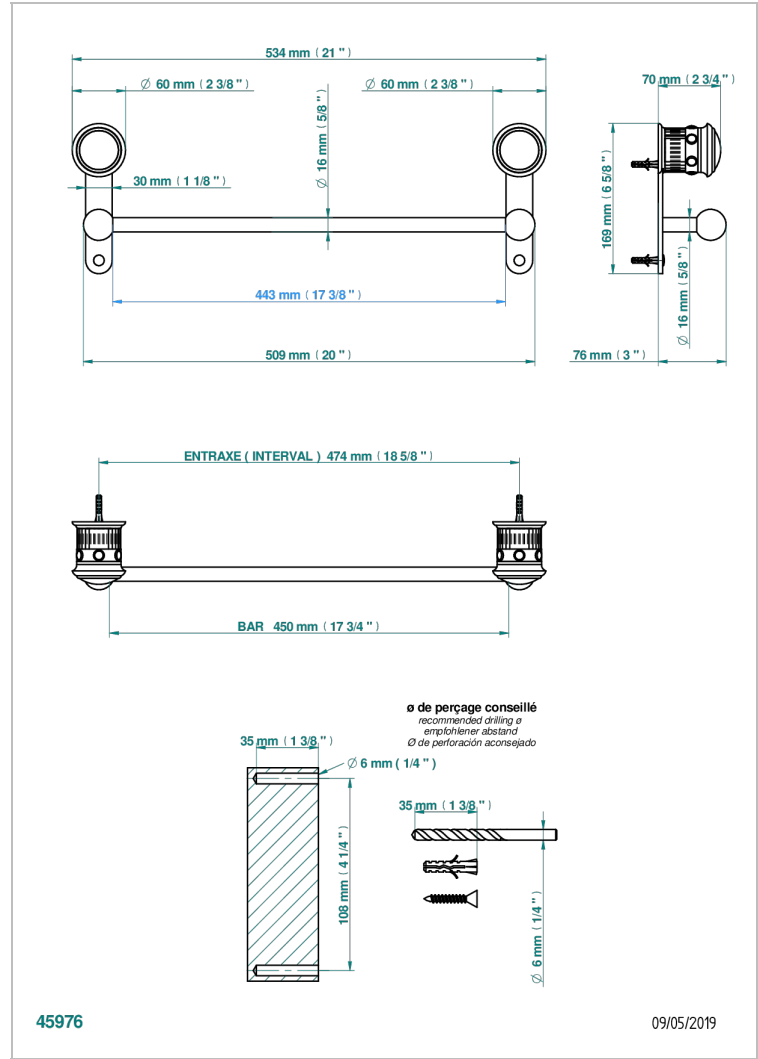

TROCADERO MALAQUITA

U7A-514/45

Single towel rail, fixed rail, length: 450 mm

THG
PARIS

CARACTERÍSTICAS

- Trocadero Malaquita
- Single towel rail, fixed rail, length: 450 mm

ACABADOS DISPONIBLES

Cerámica negra mate - D30
Cromo - A02
Cromo / dorado - G02
Cromo mate - C02
Dorado - F01
Dorado mate - F07