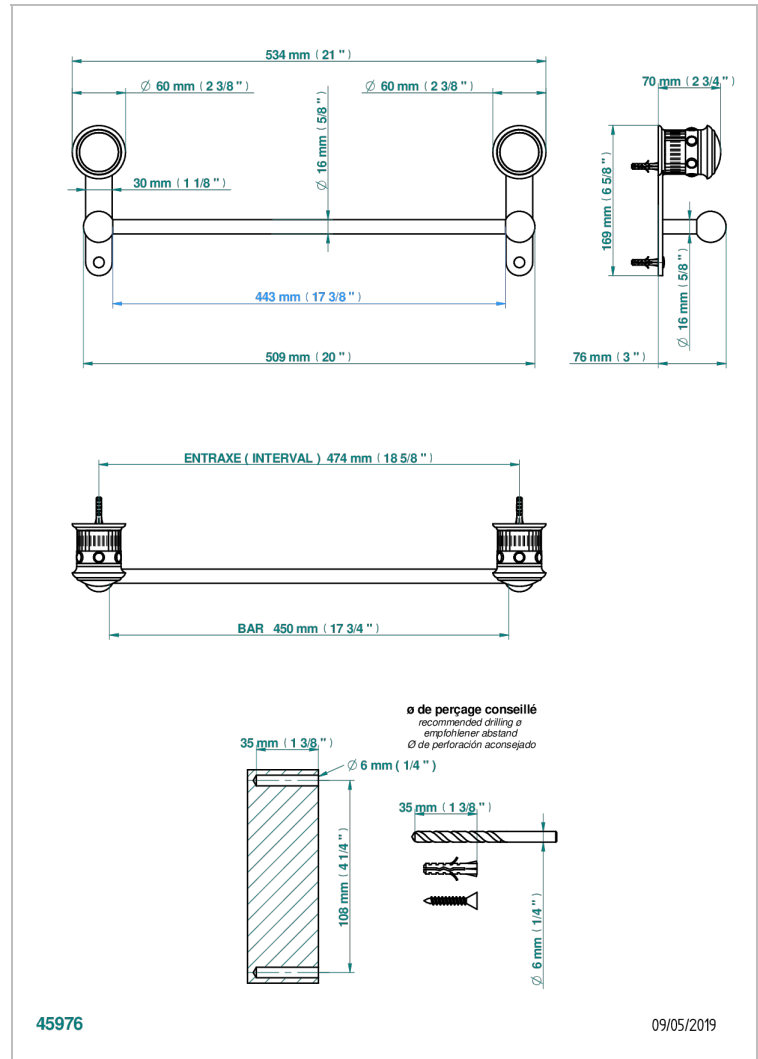

TROCADERO MALACHITE

U7A-514/45

Towel bar, 18" long

THG
PARIS

CHARACTERISTIC

- Trocadero Malachite
- Towel bar, 18" long

AVAILABLE FINITIONS

Black ceram - D30
Blush PVD - H62
Brass color PVD - H49
Brown bronze color PVD - F33
Chrome polished - A02
Chrome polished / gold polished - G02