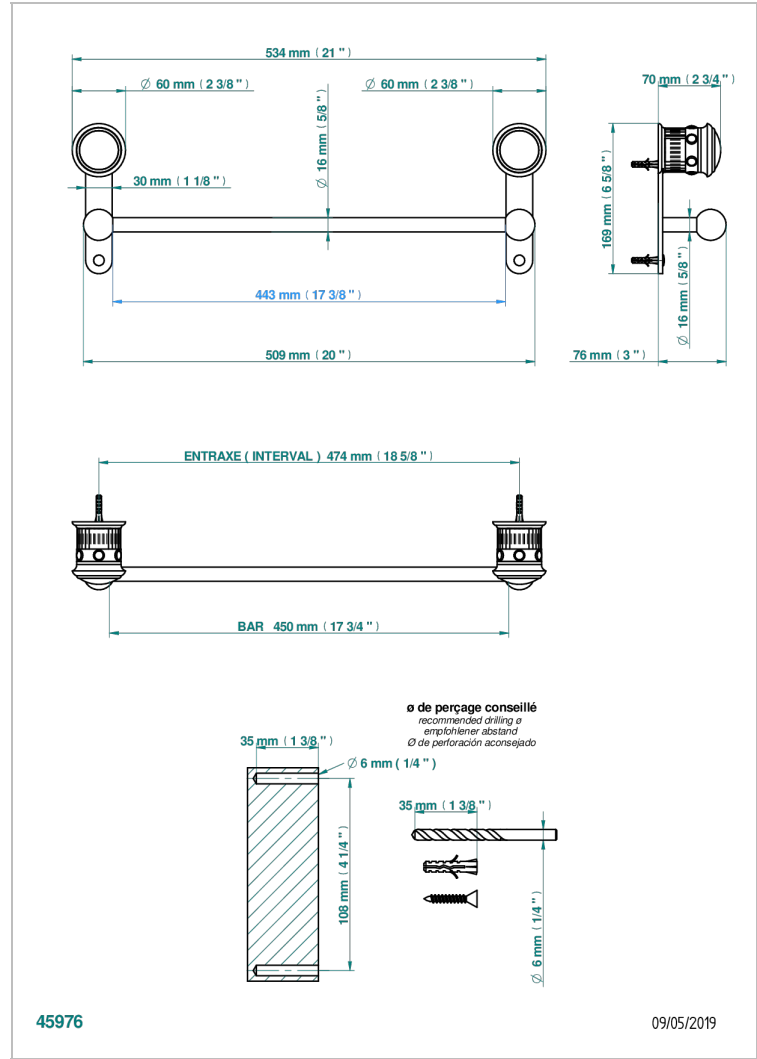

# TROCADERO MALAQUITA

U7A-514/45

Single towel rail, fixed rail, length: 450 mm

THG  
PARIS

## CARACTERÍSTICAS

- Trocadero Malaquita
- Single towel rail, fixed rail, length: 450 mm