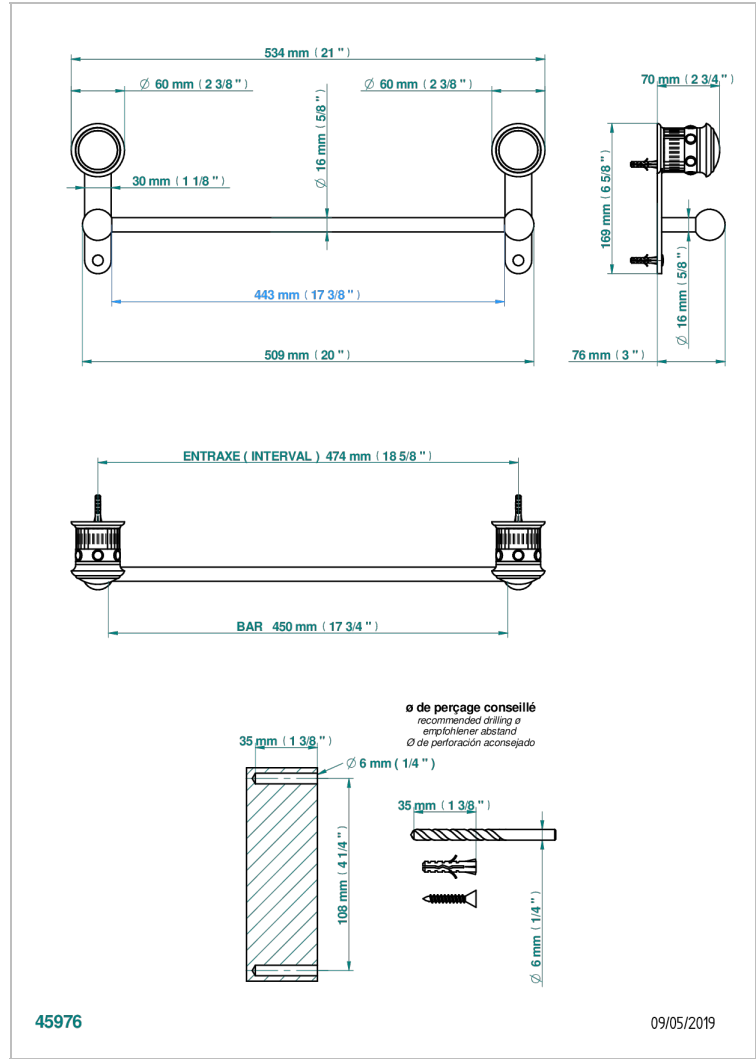

TROCADERO MALACHITE

U7A-514/45

Single towel rail, fixed rail, length: 450 mm

CHARACTERISTIC

- Trocadero Malachite
- Single towel rail, fixed rail, length: 450 mm

AVAILABLE FINITIONS

Antique nickel - H28
Black ceram - D30
Blush PVD - H62
Brass color PVD - H49
Brown bronze color PVD - F33
Gold color PVD - H52