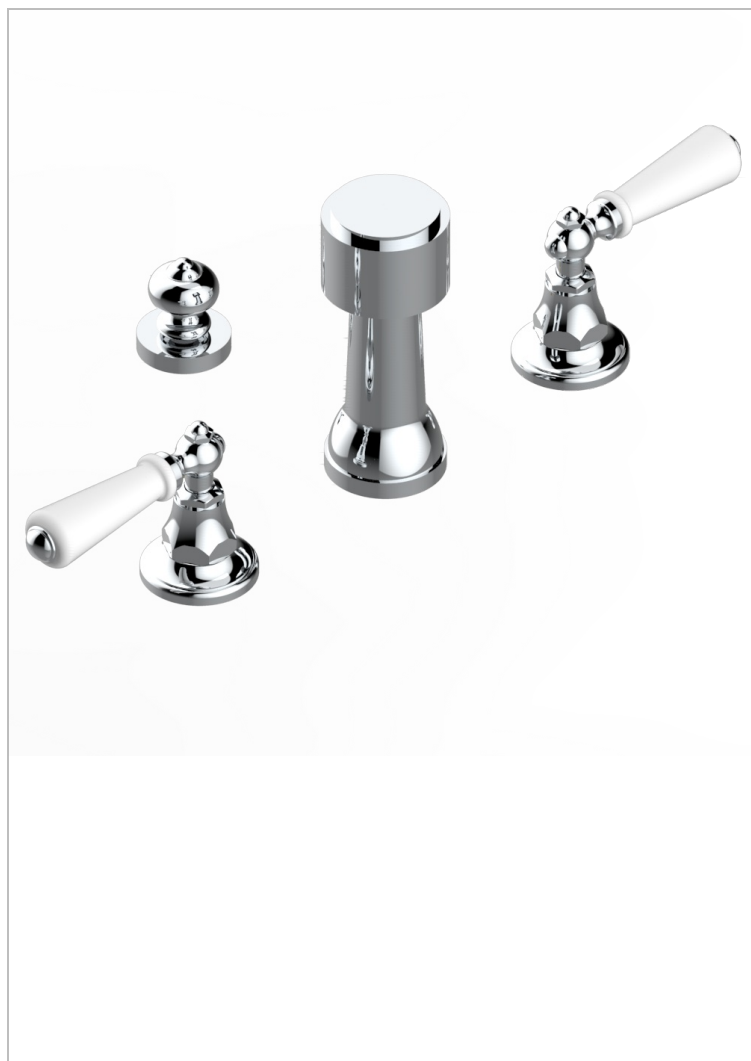

BROADWAY WITH WHITE PORCELAIN LEVER HANDLES

A04-207KA

Deck mounted 3-hole bidet with vertical spray, vacuum breaker and drain

CHARACTERISTIC

- ASME : ASME A112.18.1-2011/CSA B125.1-11

STANDARDS

AVAILABLE FINITIONS

Black ceram - D30
Blush PVD - H62
Brass color PVD - H49
Brown bronze color PVD - F33
Chrome polished - A02
Chrome polished / gold polished - G02

Copper antique matt, coated - H07
Gold color PVD - H52
Gold mat - F07
Gold polished - F01
Graphite PVD - H64
Light coated bronze - D01

Matt Umber PVD - H67
Matt blush PVD - H60
Matt brass color PVD - H50
Matt brown bronze color PVD - F34
Matt chrome (American satin) - C02
Matt gold color PVD - H53

Matt graphite PVD - H65
Matt nickel (American satin) - C01
Matt nickel color PVD - H56
Natural smoked Brass - A13
Nickel antique / Sovereign - H28
Nickel color PVD - H55

Nickel polished - B01
Soft gold - F30
Soft matt gold - F31
Umber PVD - H66