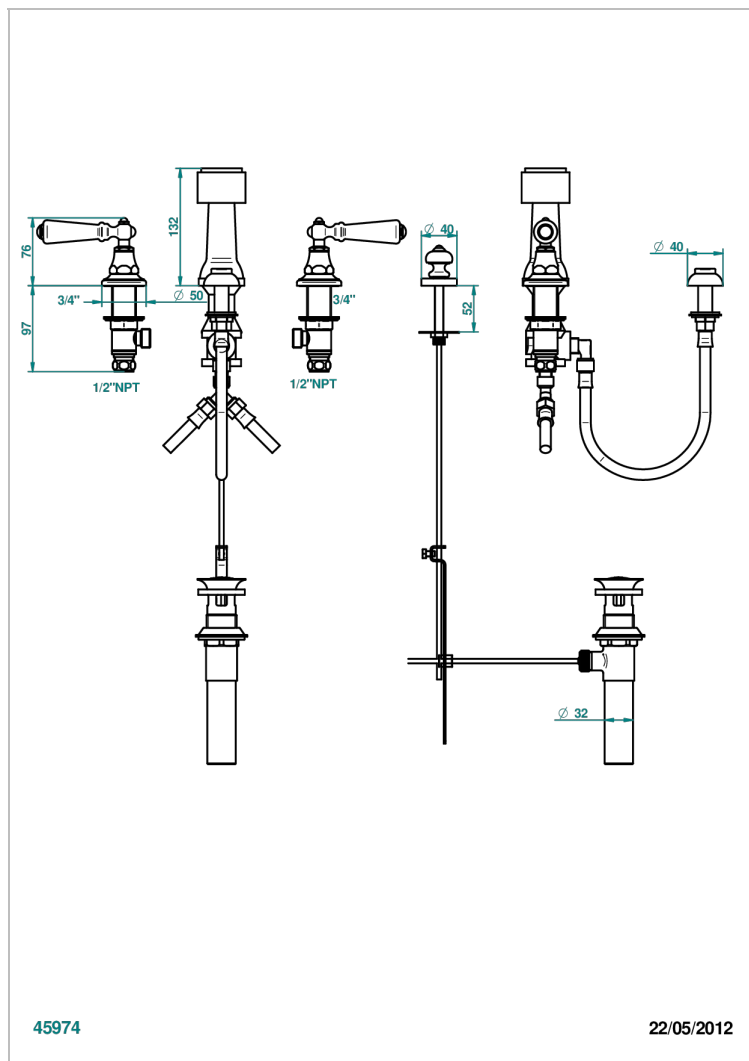

BROADWAY WITH WHITE PORCELAIN LEVER HANDLES

A04-207KA

Deck mounted 3-hole bidet with vertical spray, vacuum breaker and drain

CHARACTERISTIC

- ASME : ASME A112.18.1-2011/CSA B125.1-11

STANDARDS

AVAILABLE FINITIONS