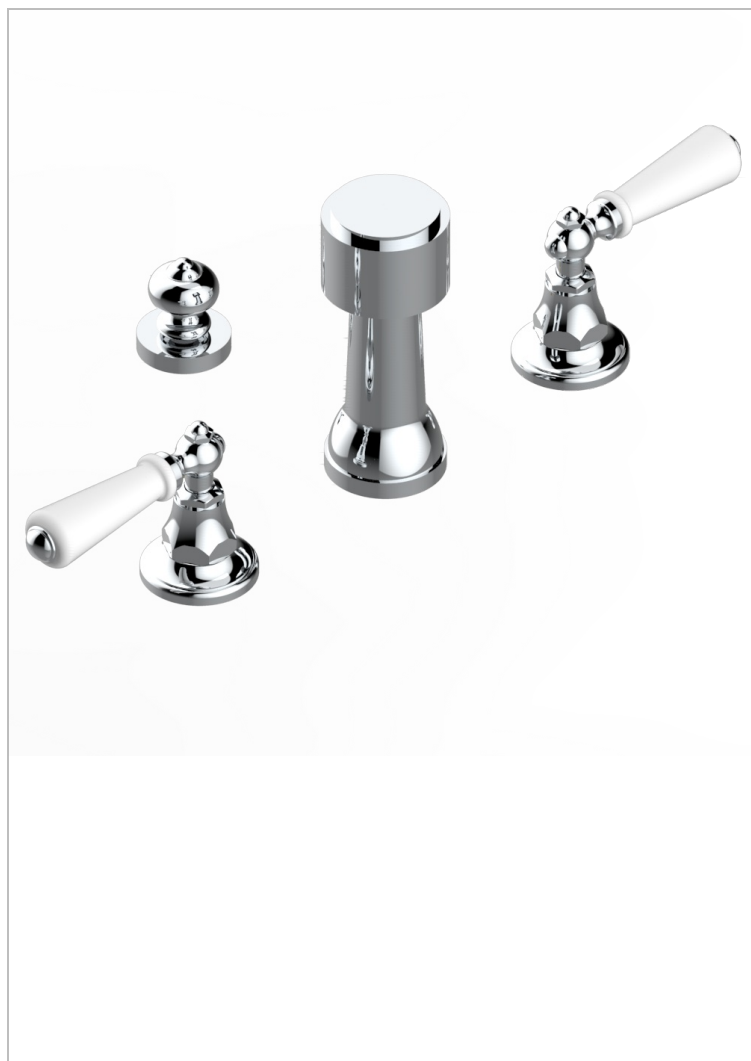

BROADWAY WITH WHITE PORCELAIN LEVER HANDLES

A04-207KA

Deck mounted 3-hole bidet with vertical spray, vacuum breaker and drain

45974

22/05/2012

CHARACTERISTIC

- ASME : ASME A112.18.1-2011/CSA B125.1-11

STANDARDS

AVAILABLE FINITIONS

Black ceram - D30

Blush PVD - H62

Brass color PVD - H49

Brown bronze color PVD - F33

Chrome polished - A02

Chrome polished / gold polished - G02

Copper antique matt, coated - H07

Nickel antique / Sovereign - H28

Nickel color PVD - H55

Nickel polished - B01

Soft gold - F30

Soft matt gold - F31

Umber PVD - H66