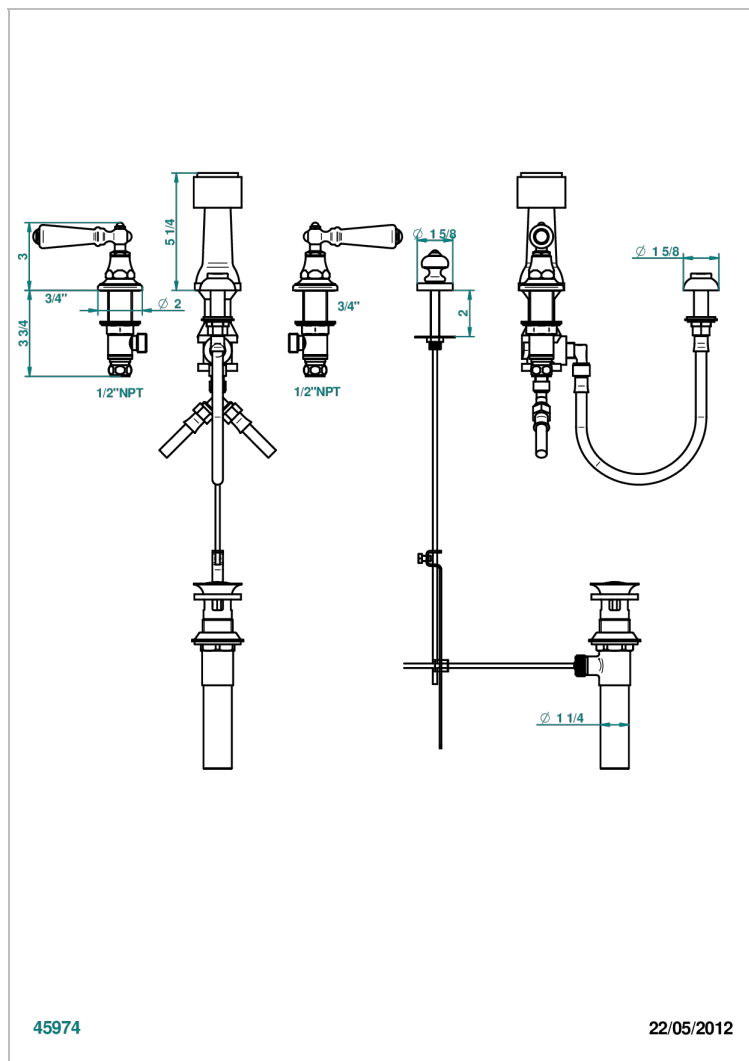

BROADWAY WITH WHITE PORCELAIN LEVER HANDLES

A04-207KA

Deck mounted 3-hole bidet with vertical spray, vacuum breaker and drain

45974

22/05/2012

CHARACTERISTIC

- ASME : ASME A112.18.1-2011/CSA B125.1-11

STANDARDS

Nickel antique / Sovereign - H28

Nickel color PVD - H55

Nickel polished - B01

Soft gold - F30

Soft matt gold - F31

Umber PVD - H66