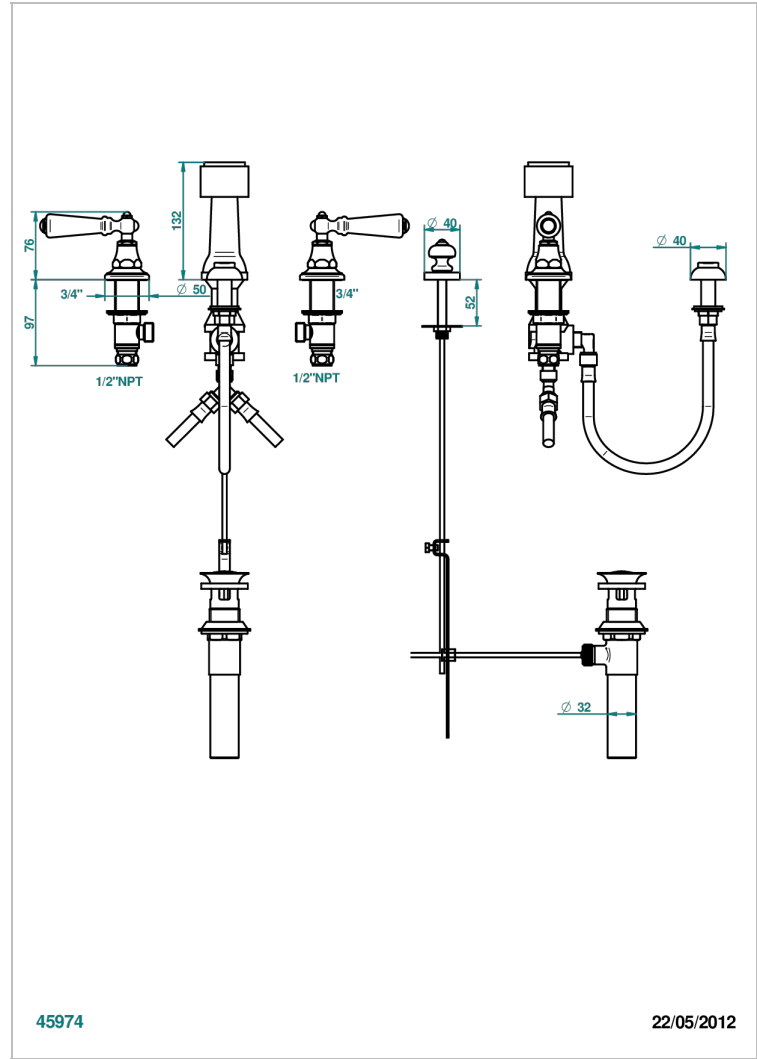

BROADWAY WITH LEVER

A04-207KA

Bidet Faucet with vertical spray, drain and vacuum breaker, for bidet Kohler

CHARACTERISTIC

- ASME : ASME A112.18.1-2011/CSA B125.1-11

STANDARDS

AVAILABLE FINITIONS

Antique nickel - H28
Black ceram - D30
Blush PVD - H62
Brass color PVD - H49
Brown bronze color PVD - F33
Gold color PVD - H52

Natural smoked Brass - A13
Nickel color PVD - H55
Polished chrome (color finish) - A02
Polished chrome / Polished gold (color finish) - G02
Polished gold (color finish) - F01
Polished nickel - B01

Soft gold - F30
Soft matt gold - F31
Umber PVD - H66
Varnished matt antique red copper (color finish) - H07