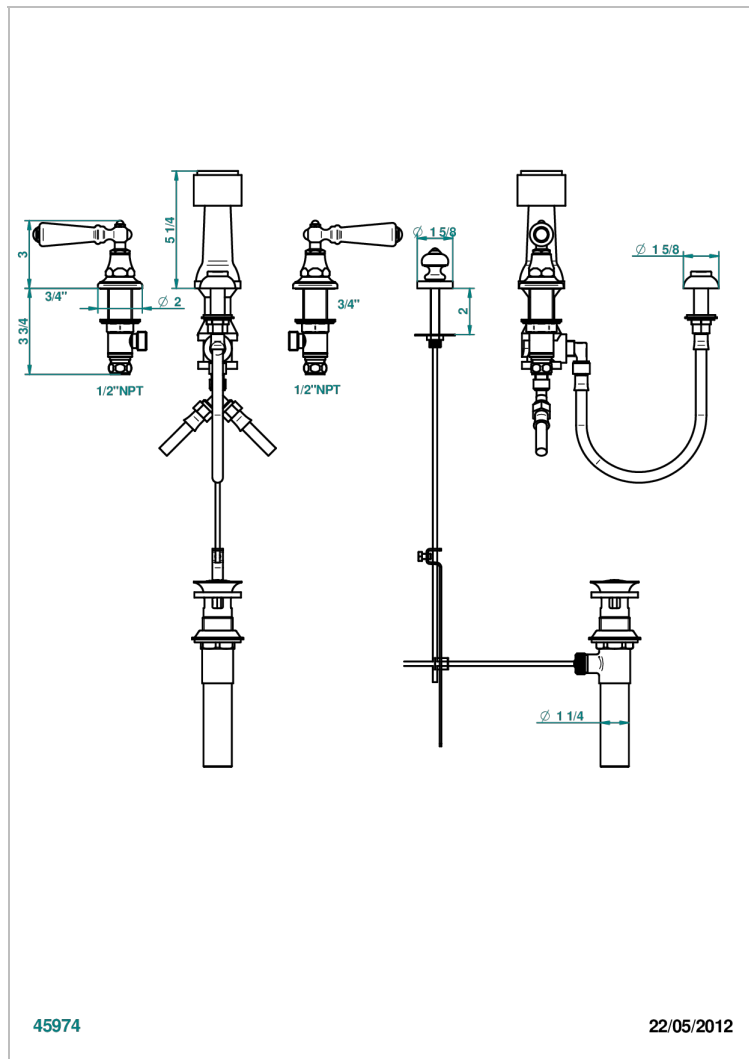

BROADWAY WITH LEVER

A04-207KA

Bidet Faucet with vertical spray, drain and vacuum breaker, for bidet Kohler

45974

22/05/2012

CHARACTERISTIC

- ASME : ASME A112.18.1-2011/CSA B125.1-11

STANDARDS