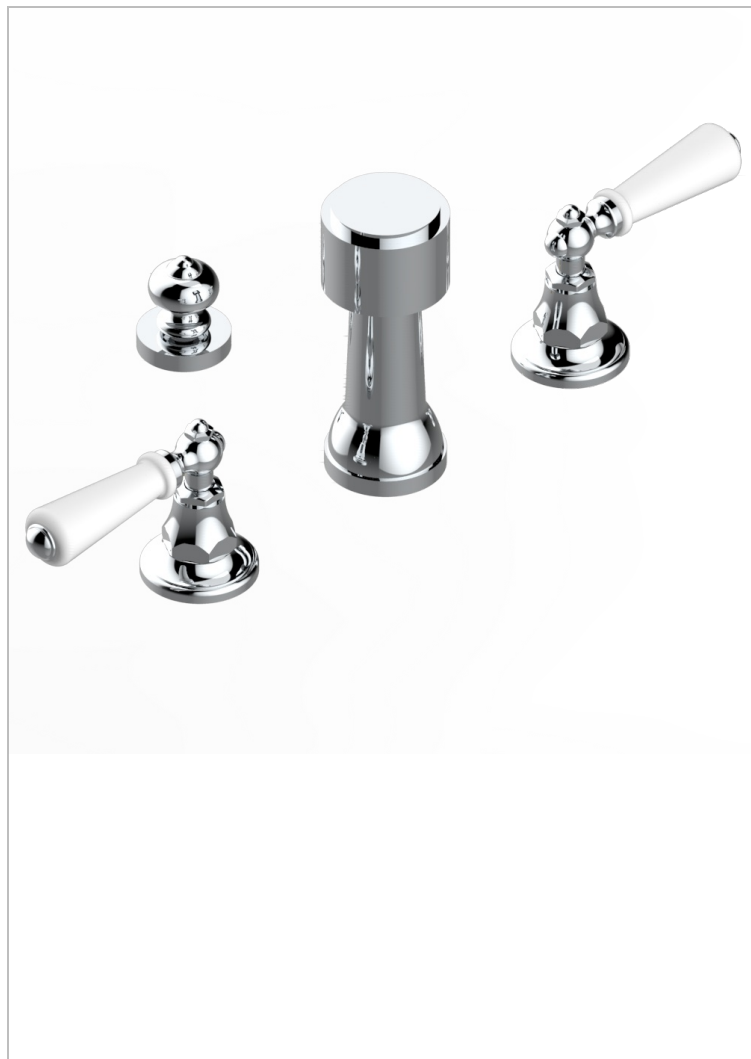

BROADWAY WITH LEVER

A04-207KA

Bidet Faucet with vertical spray, drain and vacuum breaker, for bidet Kohler

45974

22/05/2012

CHARACTERISTIC

- ASME : ASME A112.18.1-2011/CSA B125.1-11

STANDARDS

AVAILABLE FINITIONS

Antique nickel - H28
Black ceram - D30
Blush PVD - H62
Brass color PVD - H49
Brown bronze color PVD - F33
Gold color PVD - H52

Graphite PVD - H64
Lacquered light bronze - D01
Matt Umber PVD - H67
Matt blush PVD - H60
Matt brass color PVD - H50
Matt brown bronze color PVD - F34

Matt chrome - C02
Matt gold - F07
Matt gold color PVD - H53
Matt graphite PVD - H65
Matt nickel (color finish) - C01
Matt nickel color PVD - H56

Natural smoked Brass - A13
Nickel color PVD - H55
Polished chrome (color finish) - A02
Polished chrome / Polished gold (color finish) - G02
Polished gold (color finish) - F01
Polished nickel - B01

Soft gold - F30
Soft matt gold - F31
Umber PVD - H66
Varnished matt antique red copper (color finish) - H07