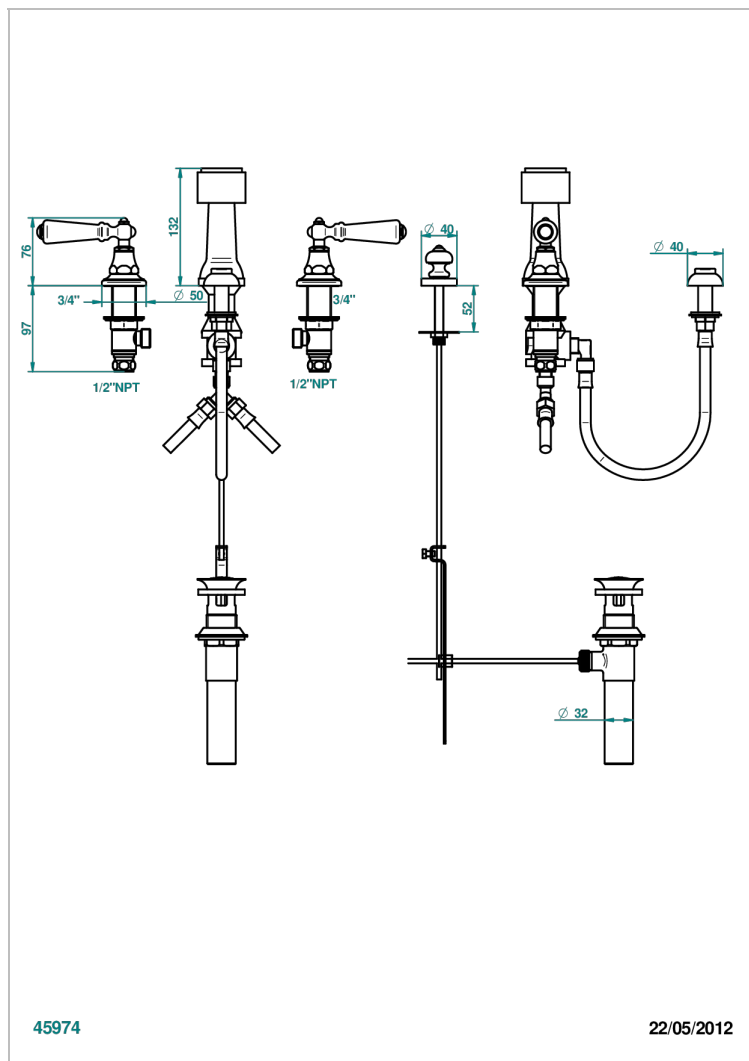

BROADWAY WITH LEVER

A04-207KA

Bidet Faucet with vertical spray, drain and vacuum breaker, for bidet Kohler

CHARACTERISTIC

- ASME : ASME A112.18.1-2011/CSA B125.1-11

STANDARDS

AVAILABLE FINITIONS

Antique nickel - H28
Black ceram - D30
Blush PVD - H62
Brass color PVD - H49
Brown bronze color PVD - F33
Gold color PVD - H52

Natural smoked Brass - A13
Nickel color PVD - H55
Polished chrome (color finish) - A02
Polished chrome / Polished gold (color finish) - G02
Polished gold (color finish) - F01
Polished nickel - B01

Soft gold - F30
Soft matt gold - F31
Umber PVD - H66
Varnished matt antique red copper (color finish) - H07