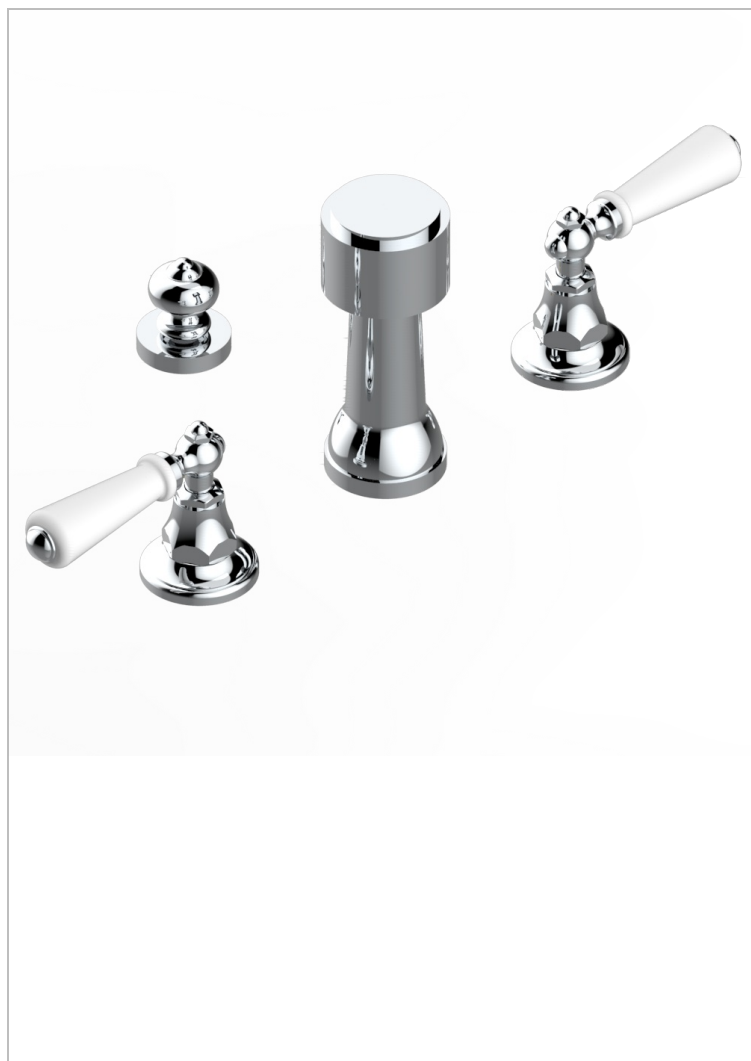

BROADWAY WITH LEVER

A04-207KA

Bidet Faucet with vertical spray, drain and vacuum breaker, for bidet Kohler

CHARACTERISTIC

- ASME : ASME A112.18.1-2011/CSA B125.1-11

STANDARDS

AVAILABLE FINITIONS

Antique nickel - H28
Black ceram - D30
Blush PVD - H62
Brass color PVD - H49
Brown bronze color PVD - F33
Gold color PVD - H52

Graphite PVD - H64
Lacquered light bronze - D01
Matt Umber PVD - H67
Matt blush PVD - H60
Matt brass color PVD - H50
Matt brown bronze color PVD - F34

Matt chrome - C02
Matt gold - F07
Matt gold color PVD - H53
Matt graphite PVD - H65
Matt nickel (color finish) - C01
Matt nickel color PVD - H56

Natural smoked Brass - A13
Nickel color PVD - H55
Polished chrome (color finish) - A02
Polished chrome / Polished gold (color finish) - G02
Polished gold (color finish) - F01
Polished nickel - B01

Soft gold - F30
Soft matt gold - F31
Umber PVD - H66
Varnished matt antique red copper (color finish) - H07