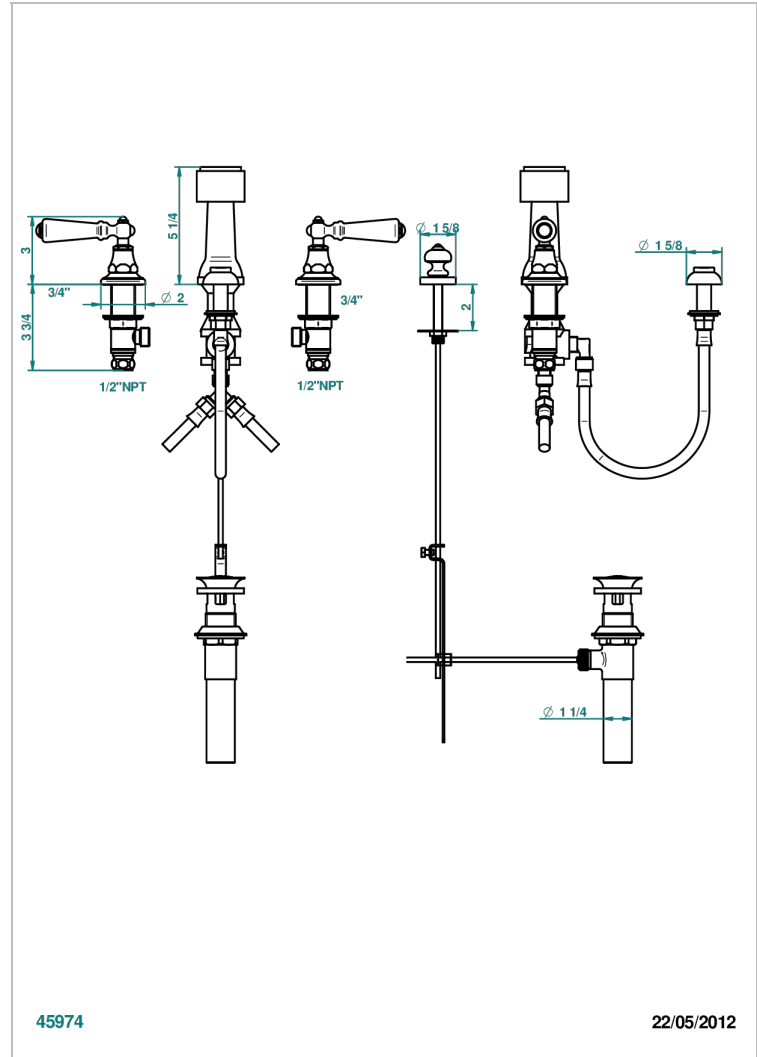

# BROADWAY WITH LEVER

A04-207KA

Bidet Faucet with vertical spray, drain and vacuum breaker, for bidet Kohler