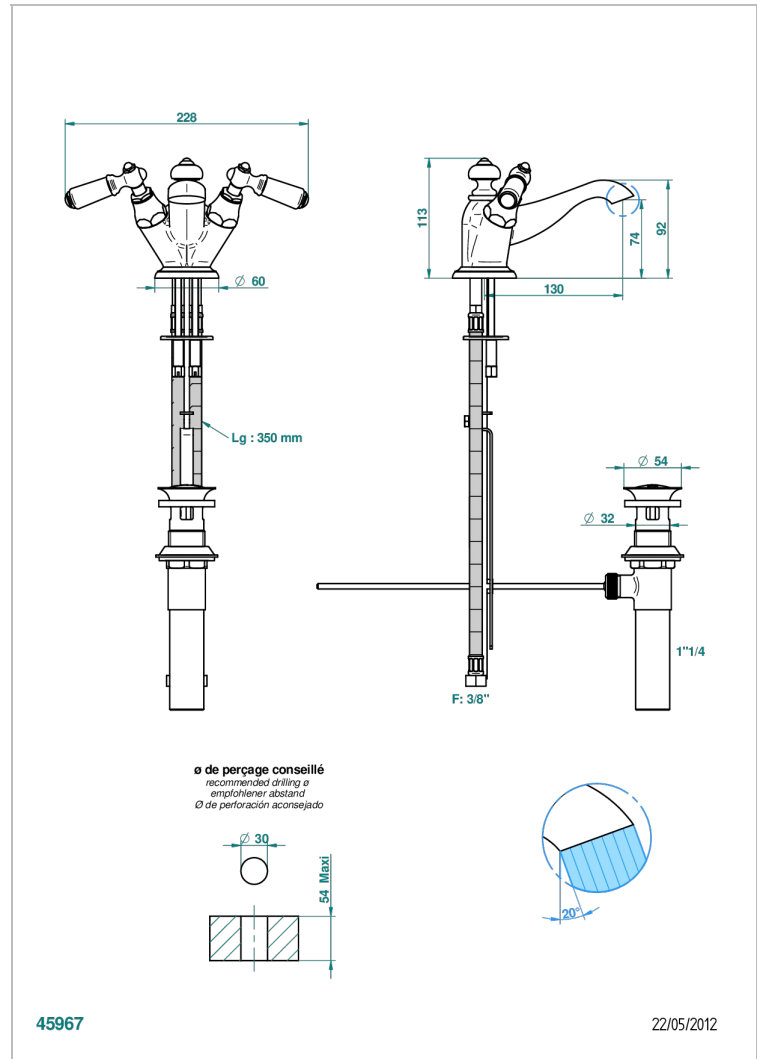

# BROADWAY CON MANETAS

A04-2155/US

Single hole 2 handlelavatory set with waste

THG<sup>®</sup>  
PARIS

## CARACTERÍSTICAS

- Broadway con manetas
- Single hole 2 handlelavatory set with waste