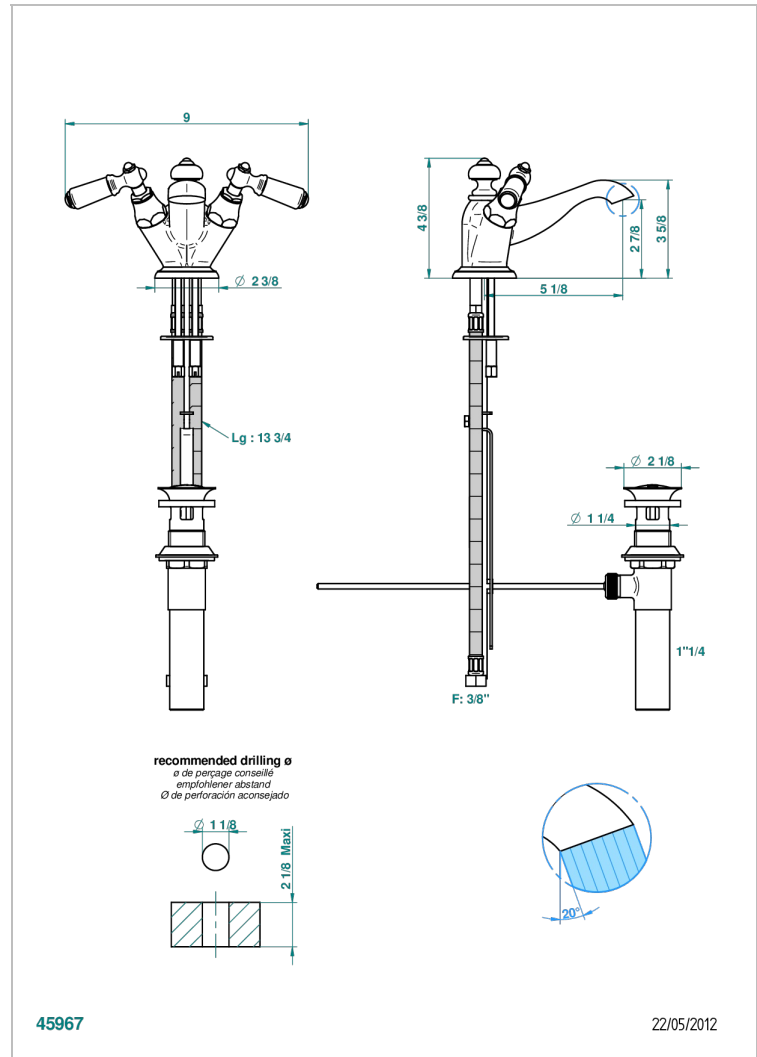

# BROADWAY CON MANETAS

A04-2155/US

Single hole 2 handlelavatory set with waste

THG<sup>®</sup>  
PARIS

## CARACTERÍSTICAS

- Broadway con manetas
- Single hole 2 handlelavatory set with waste