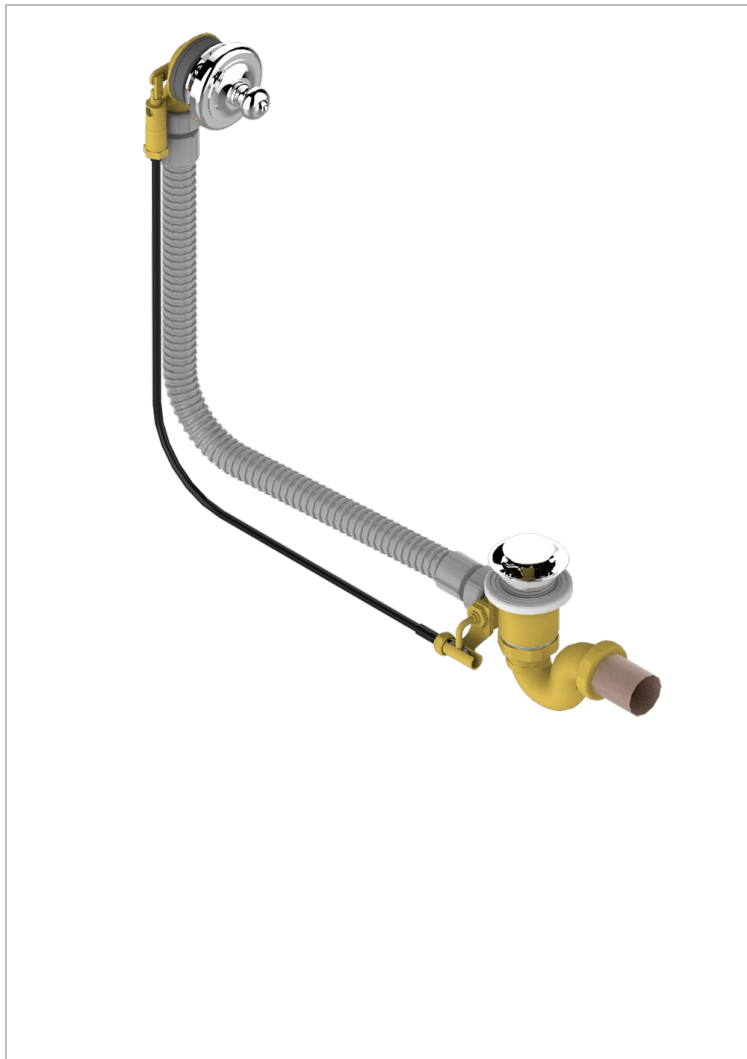

BROADWAY WITH LEVER

A04-300/70

Complete bath pop-up waste 70 cm

CHARACTERISTIC

- Broadway with Lever
- Complete bath pop-up waste 70 cm

AVAILABLE FINITIONS

Blush PVD - H62
Brass color PVD - H49
Brown bronze color PVD - F33
Gold color PVD - H52
Graphite PVD - H64
Matt Umber PVD - H67

Matt blush PVD - H60
Matt brass color PVD - H50
Matt brown bronze color PVD - F34
Matt gold color PVD - H53
Matt graphite PVD - H65
Matt nickel color PVD - H56

Nickel color PVD - H55
Polished chrome (color finish) - A02
Umber PVD - H66