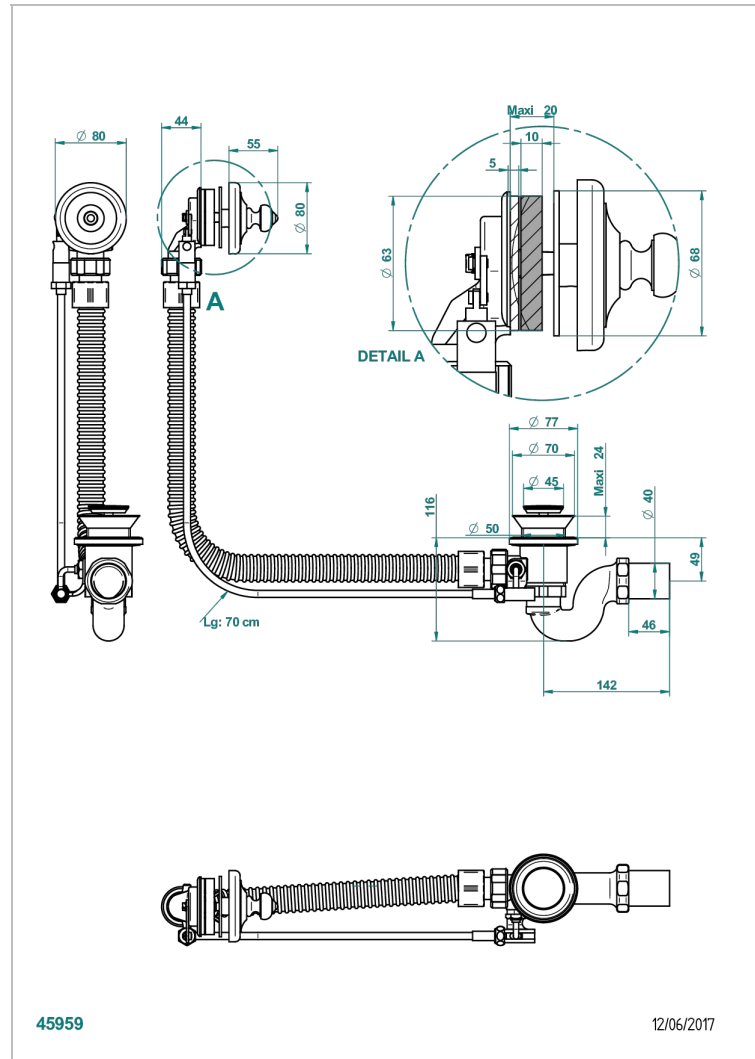

BROADWAY WITH LEVER

A04-300/70

Complete bath pop-up waste 70 cm

CHARACTERISTIC

- Broadway with Lever
- Complete bath pop-up waste 70 cm

AVAILABLE FINITIONS

Blush PVD - H62
Brass color PVD - H49
Brown bronze color PVD - F33
Gold color PVD - H52
Graphite PVD - H64
Matt Umber PVD - H67