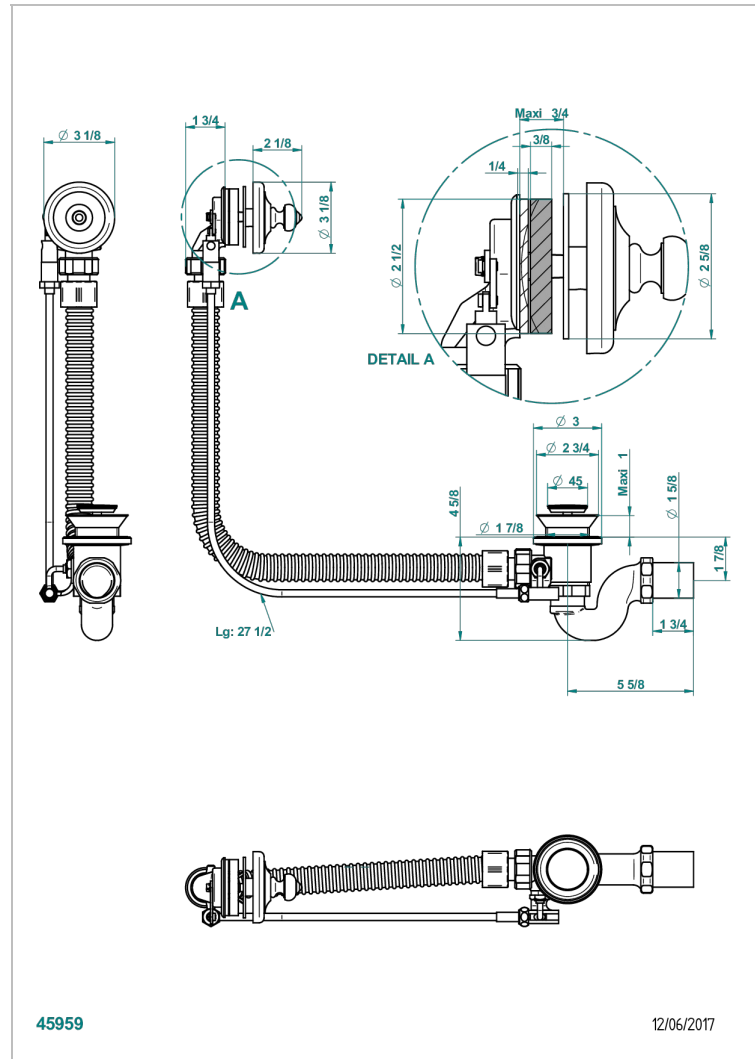

# BROADWAY WITH LEVER

A04-300/70

Complete bath pop-up waste 70 cm

## CHARACTERISTIC

- Broadway with Lever
- Complete bath pop-up waste 70 cm