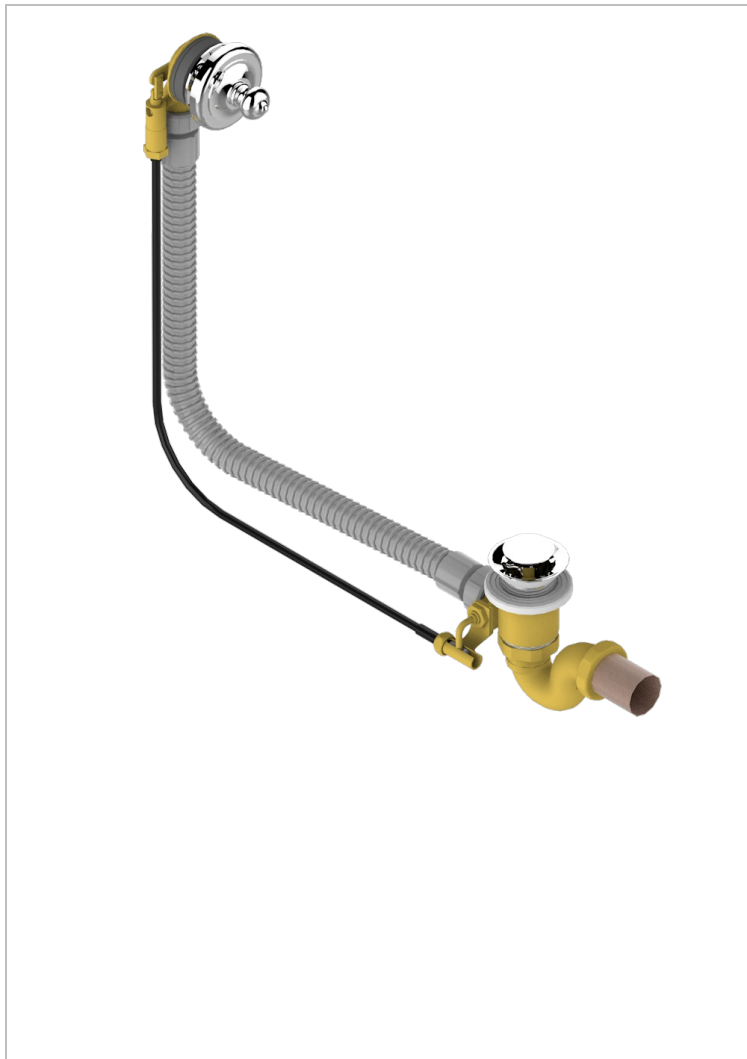

# BROADWAY WITH LEVER

A04-300/70

Complete bath pop-up waste 70 cm

## CHARACTERISTIC

- Broadway with Lever
- Complete bath pop-up waste 70 cm

## AVAILABLE FINITIONS

Blush PVD - H62  
Brass color PVD - H49  
Brown bronze color PVD - F33  
Gold color PVD - H52  
Graphite PVD - H64  
Matt Umber PVD - H67

Matt blush PVD - H60  
Matt brass color PVD - H50  
Matt brown bronze color PVD - F34  
Matt gold color PVD - H53  
Matt graphite PVD - H65  
Matt nickel color PVD - H56

Nickel color PVD - H55  
Polished chrome (color finish) - A02  
Umber PVD - H66