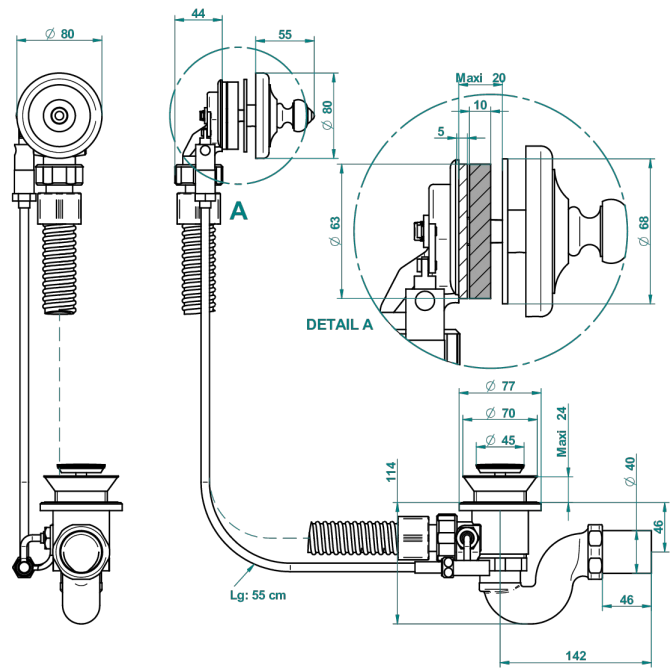

BROADWAY WITH LEVER

A04-300

Complete bath pop-up waste -cable lg 55 cm

THG[®]
PARIS

45950

23/05/2017

CHARACTERISTIC

- Broadway with Lever
- Complete bath pop-up waste -cable lg 55 cm

Nickel color PVD - H55
Polished chrome (color finish) - A02
Umber PVD - H66