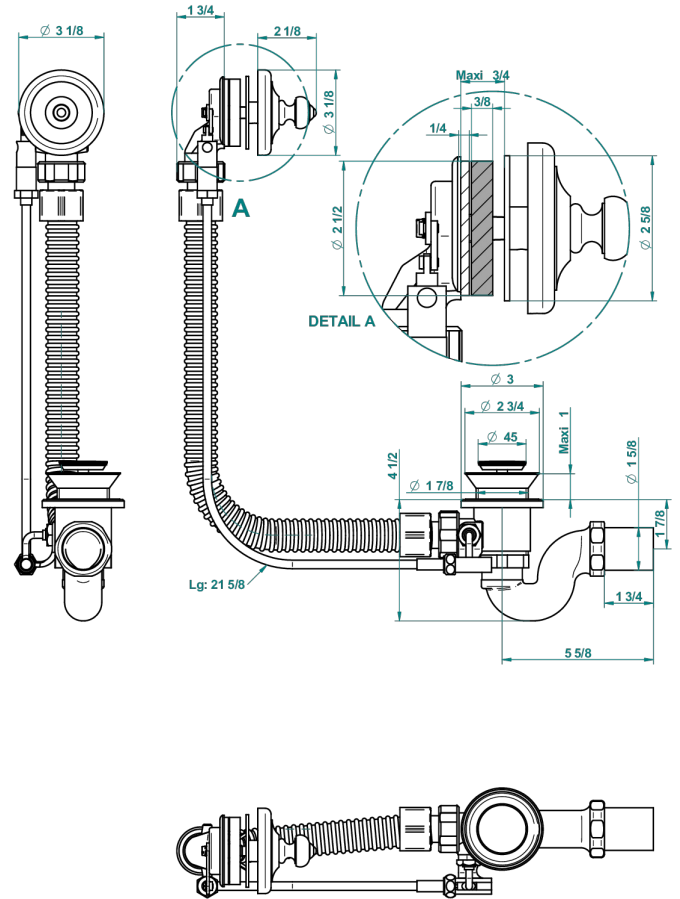

BROADWAY WITH LEVER

A04-300

Complete bath pop-up waste -cable lg 55 cm

THG[®]
PARIS

45950

09/06/2017

CHARACTERISTIC

- Broadway with Lever
- Complete bath pop-up waste -cable lg 55 cm

Nickel color PVD - H55
Polished chrome (color finish) - A02
Umber PVD - H66