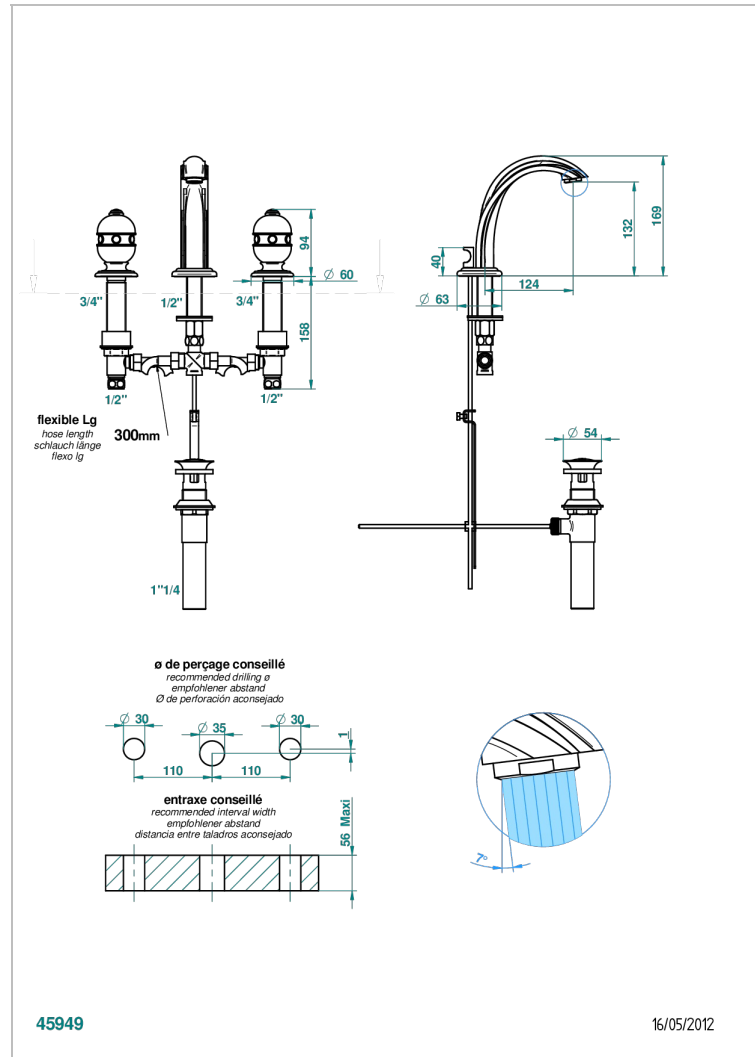

SULLY WHITE ONYX

U1S-151M/US

Widespread lavatory set with drain for 1 1/4" + countertop

CHARACTERISTIC

- Sully white onyx
- Widespread lavatory set with drain for 1 1/4" + countertop

TECHNICAL SPECS

- Recommandé : 3 bars (max. 5 bars) - Advised : 43,5 psi (max. 72 psi)
- 5,7 l/min à 3 bars (1.5 gpm at 43.5 psi)

Umber PVD - H66