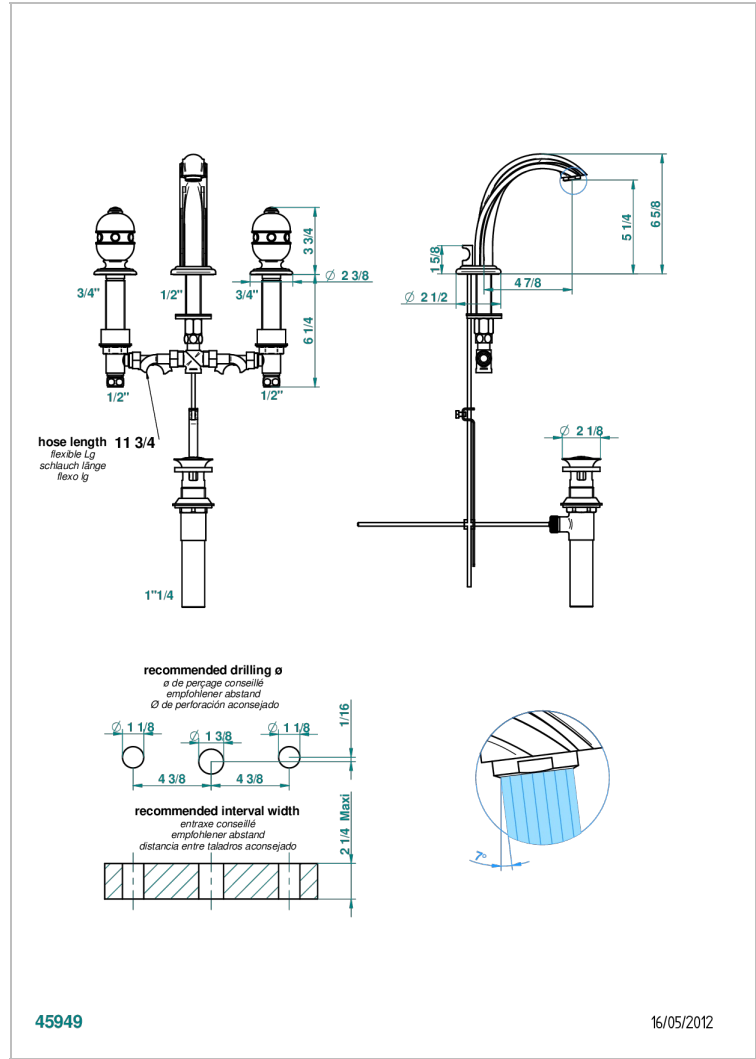

SULLY WHITE ONYX

U1S-151M/US

Widespread lavatory set with drain for 1 1/4" + countertop

CHARACTERISTIC

- Sully white onyx
- Widespread lavatory set with drain for 1 1/4" + countertop

TECHNICAL SPECS

- Recommandé : 3 bars (max. 5 bars) - Advised : 43,5 psi (max. 72 psi)
- 5,7 l/min à 3 bars (1.5 gpm at 43.5 psi)

Umber PVD - H66