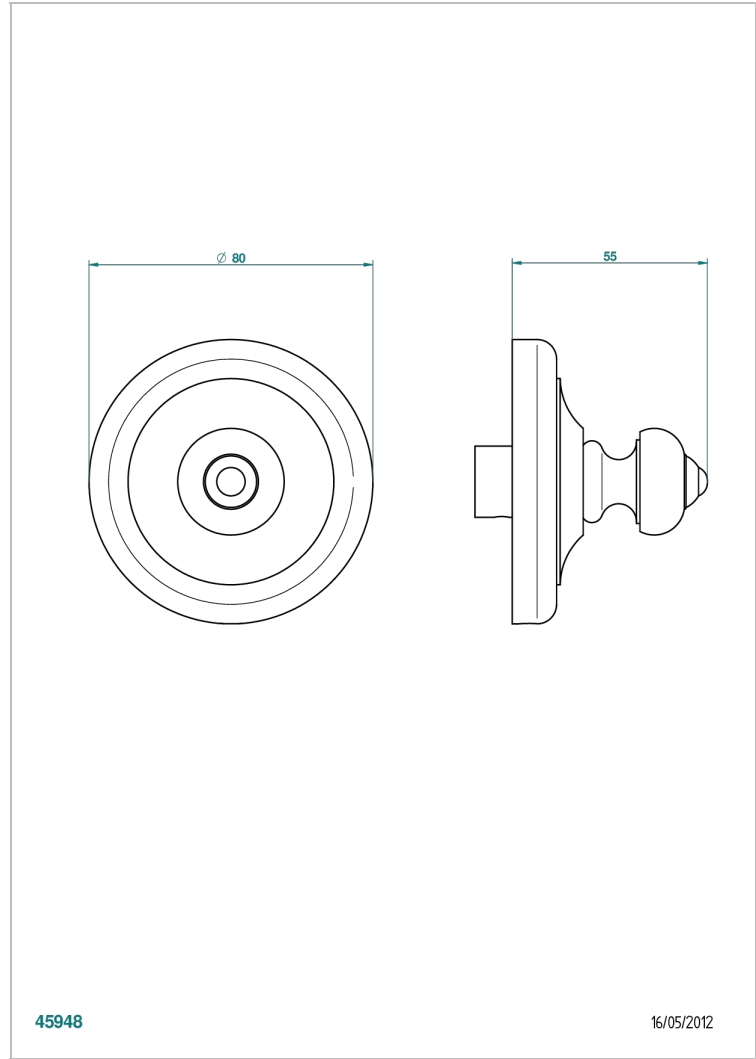

BROADWAY WITH LEVER

A04-301

Control knob for pop up waste

THG[®]
PARIS

45948

16/05/2012

CHARACTERISTIC

- Broadway with Lever
- Control knob for pop up waste

AVAILABLE FINITIONS

Antique nickel - H28
Black ceram - D30
Blush PVD - H62
Brass color PVD - H49
Brown bronze color PVD - F33
Gold color PVD - H52

Graphite PVD - H64
Lacquered light bronze - D01
Matt Umber PVD - H67
Matt blush PVD - H60
Matt brass color PVD - H50
Matt brown bronze color PVD - F34