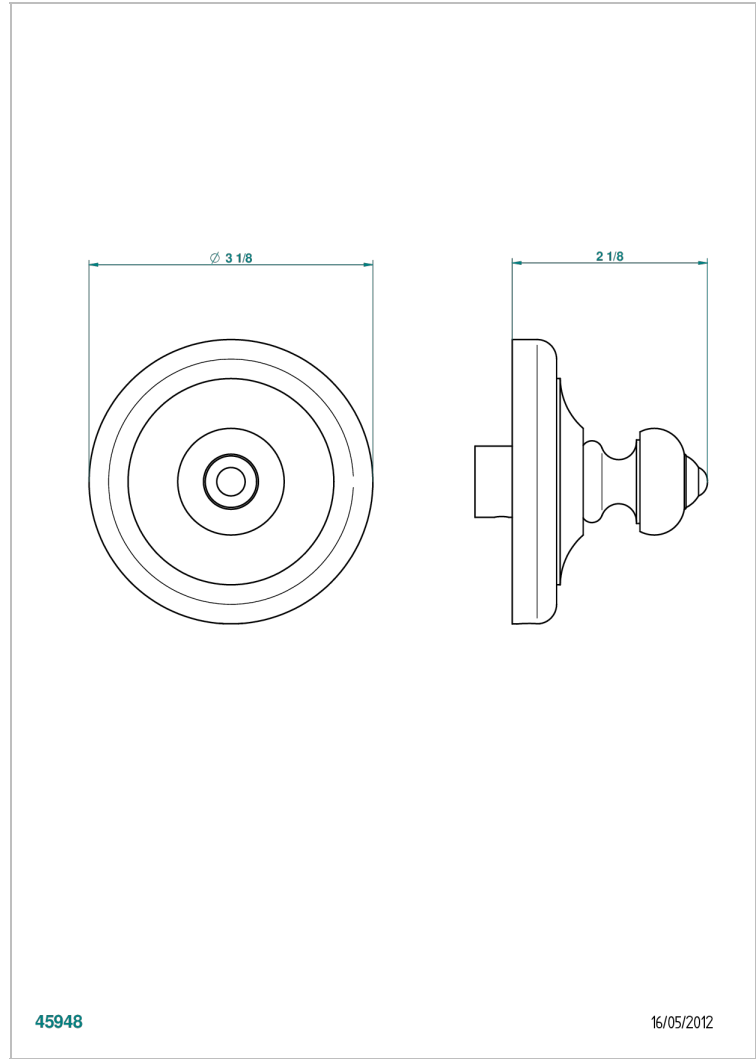

BROADWAY WITH LEVER

A04-301

Control knob for pop up waste

THG[®]
PARIS

45948

16/05/2012

CHARACTERISTIC

- Broadway with Lever
- Control knob for pop up waste

AVAILABLE FINITIONS

Antique nickel - H28
Black ceram - D30
Blush PVD - H62
Brass color PVD - H49
Brown bronze color PVD - F33
Gold color PVD - H52

Graphite PVD - H64
Lacquered light bronze - D01
Matt Umber PVD - H67
Matt blush PVD - H60
Matt brass color PVD - H50
Matt brown bronze color PVD - F34