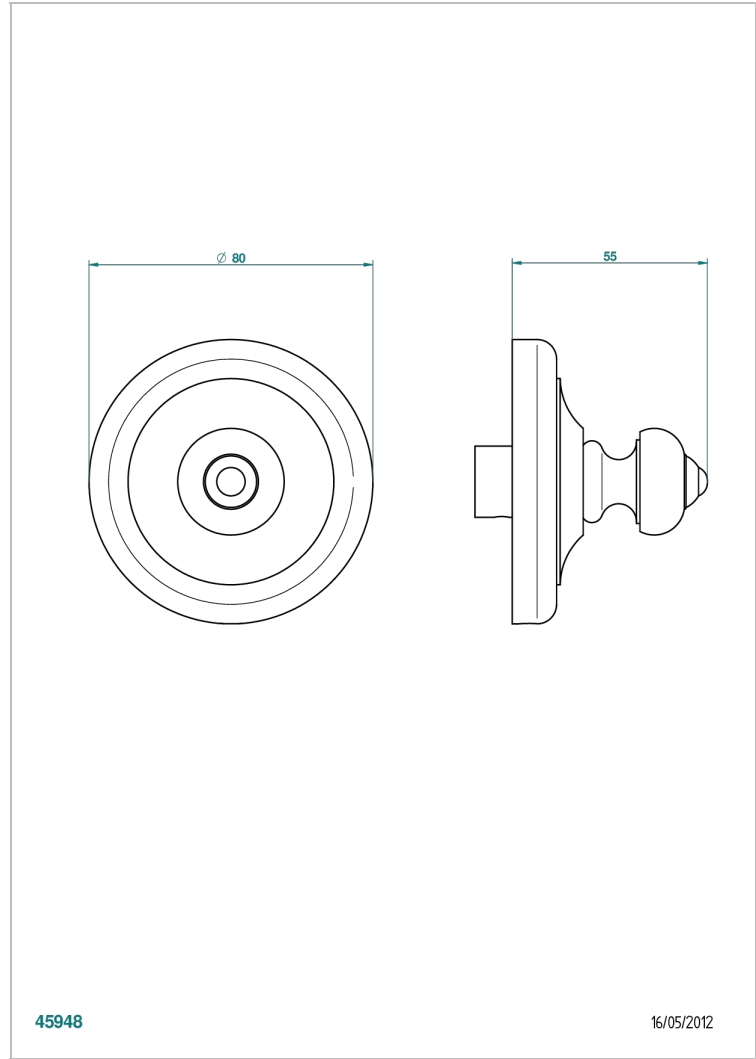

BROADWAY WITH LEVER

A04-301

Control knob for pop up waste

45948

16/05/2012

CHARACTERISTIC

- Broadway with Lever
- Control knob for pop up waste

AVAILABLE FINITIONS