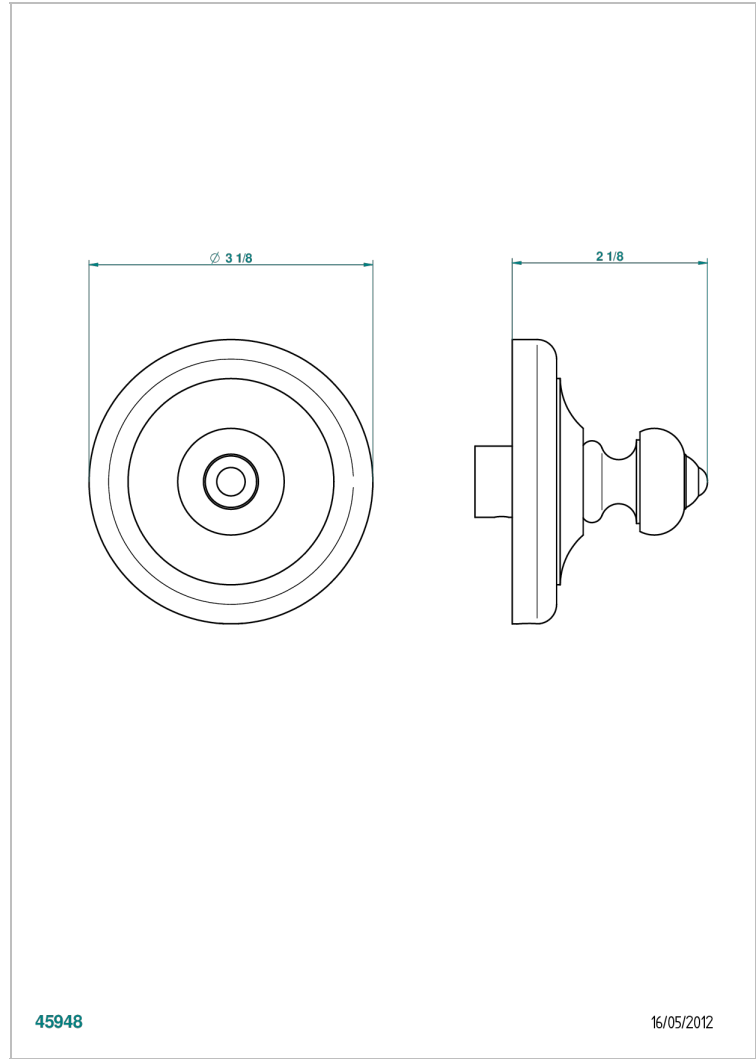

# BROADWAY WITH LEVER

A04-301

Control knob for pop up waste

## CHARACTERISTIC

- Broadway with Lever
- Control knob for pop up waste