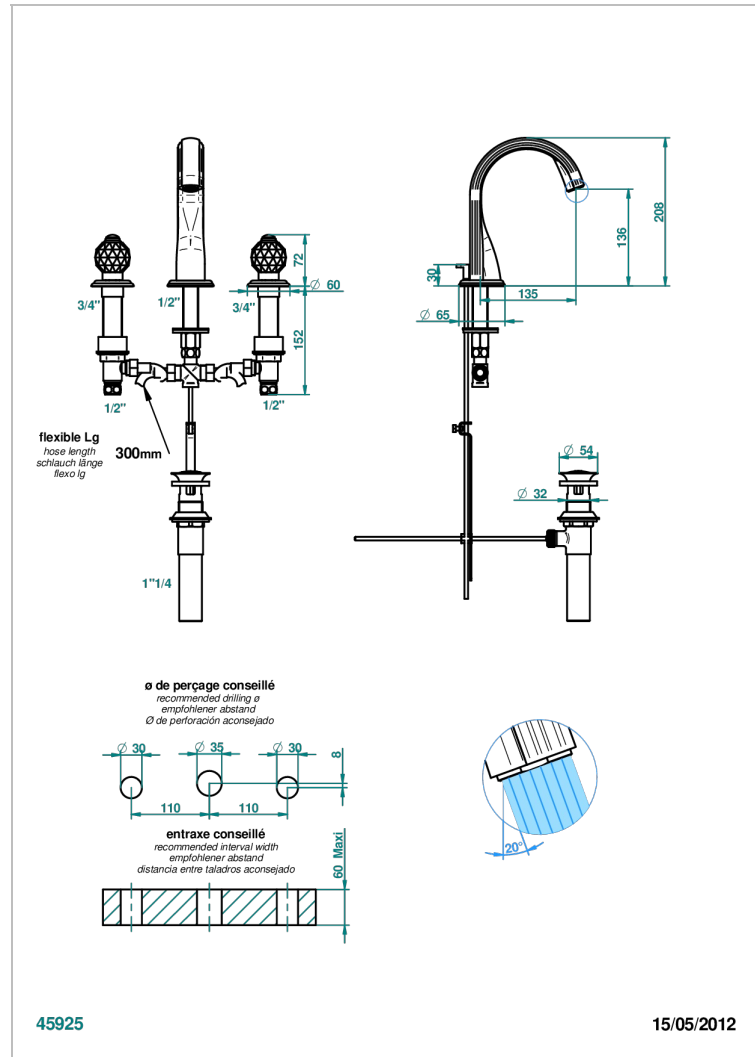

MANDARINE CRISTALLIA DIAMANT

U1K-151M/US

Widespread lavatory set with drain for 1 1/4" + countertop

THG
PARIS

CHARACTERISTIC

- Mandarin Cristallia Diamant
- Widespread lavatory set with drain for 1 1/4" + countertop

TECHNICAL SPECS

- Recommandé : 3 bars (max. 5 bars) - Advised : 43,5 psi (max. 72 psi)
- 5,7 l/min à 3 bars (1.5 gpm at 43.5 psi)

AVAILABLE FINITIONS

Black ceram - D30
Blush PVD - H62
Brass color PVD - H49
Brown bronze color PVD - F33
Chrome polished - A02
Chrome polished / gold polished - G02