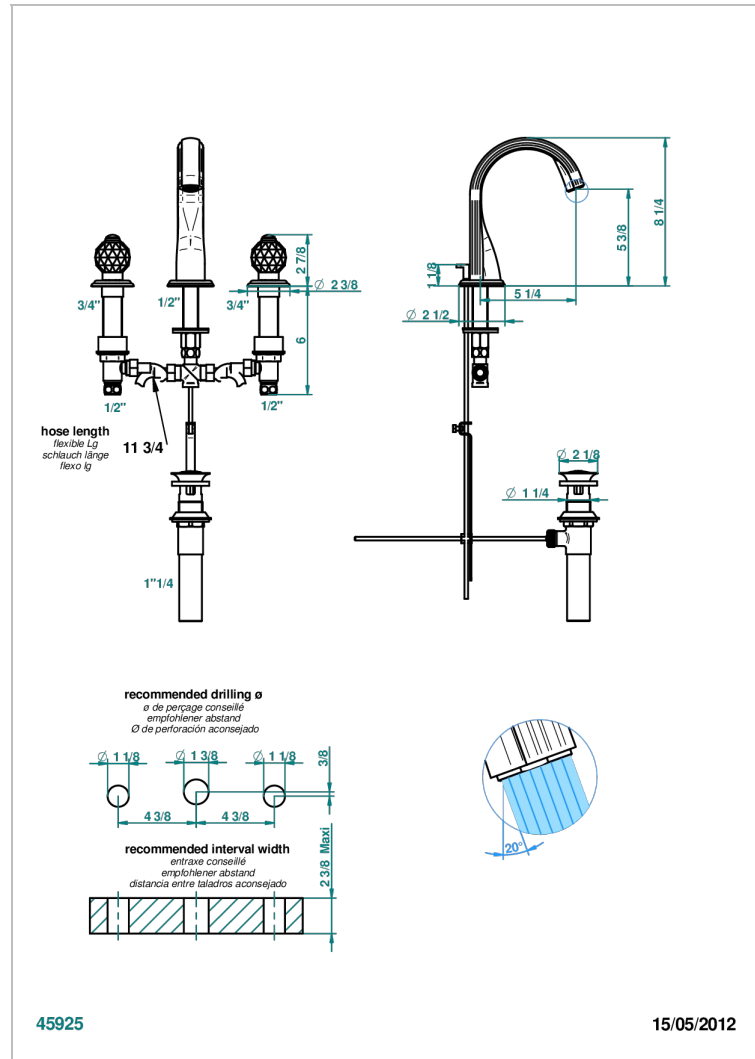

MANDARINE CRISTALLIA DIAMANT

U1K-151M/US

Widespread lavatory set with drain for 1 1/4" + countertop

THG[®]
PARIS

CHARACTERISTIC

- Mandarin Cristallia Diamant
- Widespread lavatory set with drain for 1 1/4" + countertop

TECHNICAL SPECS

- Recommandé : 3 bars (max. 5 bars) - Advised : 43,5 psi (max. 72 psi)
- 5,7 l/min à 3 bars (1.5 gpm at 43.5 psi)

AVAILABLE FINITIONS

Black ceram - D30
Blush PVD - H62
Brass color PVD - H49
Brown bronze color PVD - F33
Chrome polished - A02
Chrome polished / gold polished - G02