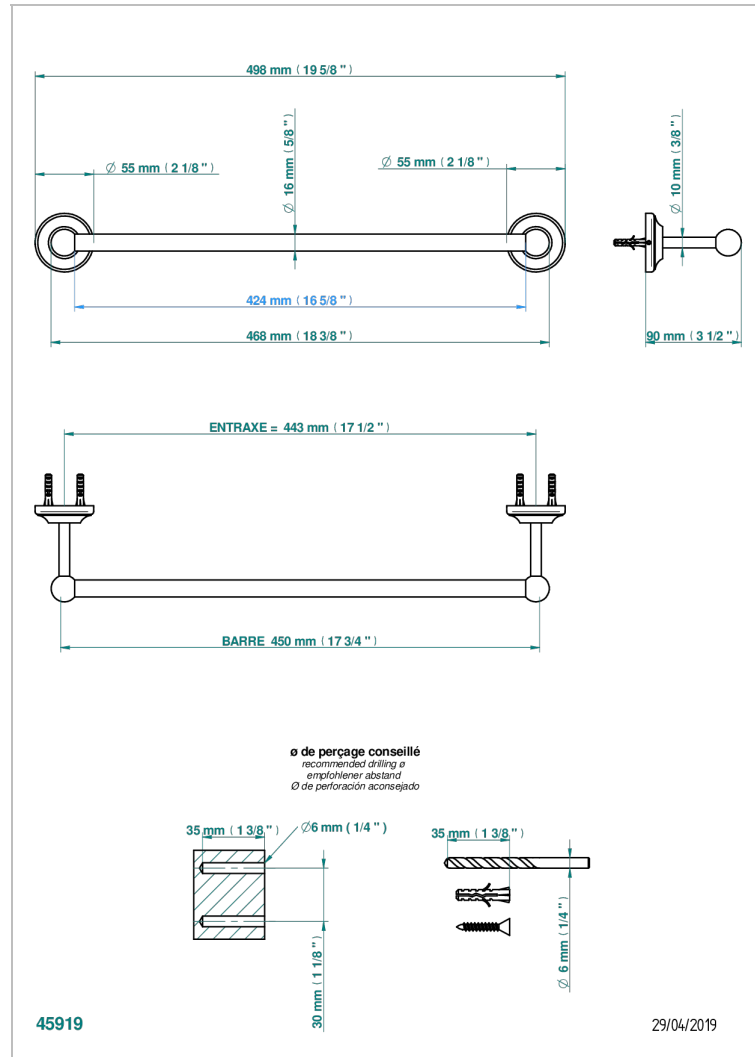

CHARLESTON

G29-514/45

Single towel rail, fixed rail, length: 450 mm

THG[®]
PARIS

CHARACTERISTIC

- Charleston
- Single towel rail, fixed rail, length: 450 mm

AVAILABLE FINITIONS

Antique nickel - H28
Black ceram - D30
Blush PVD - H62
Brass color PVD - H49
Brown bronze color PVD - F33
Gold color PVD - H52