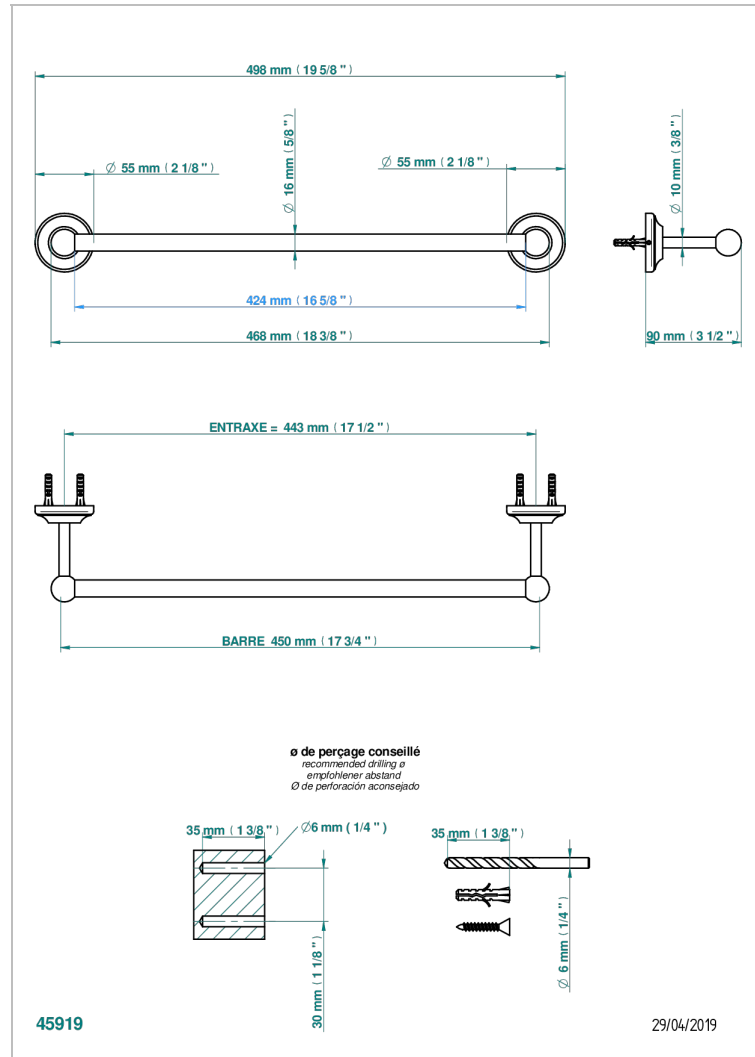

BROADWAY WITH WHITE PORCELAIN LEVER HANDLES

A04-514/45

Towel bar, 18" long

CHARACTERISTIC

- Broadway with white porcelain lever handles
- Towel bar, 18" long

AVAILABLE FINITIONS

Black ceram - D30
Blush PVD - H62
Brass color PVD - H49
Brown bronze color PVD - F33
Chrome polished - A02
Chrome polished / gold polished - G02