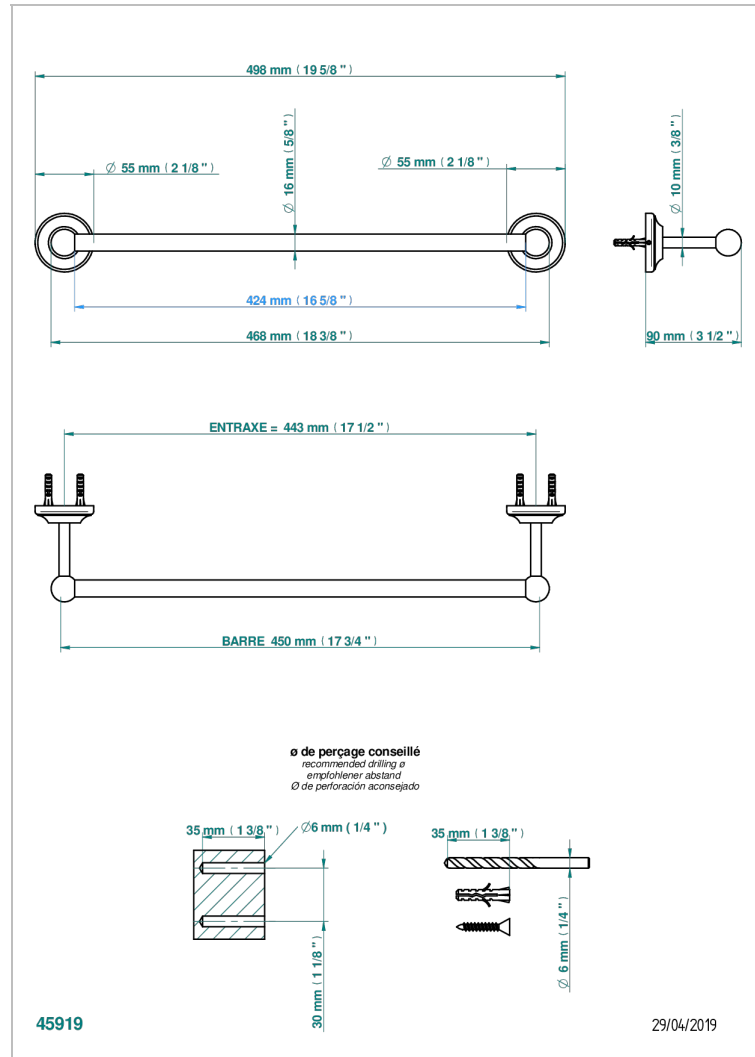

# BROADWAY WITH LEVER

A04-514/45

Single towel rail, fixed rail, length: 450 mm

## CHARACTERISTIC

- Broadway with Lever
- Single towel rail, fixed rail, length: 450 mm