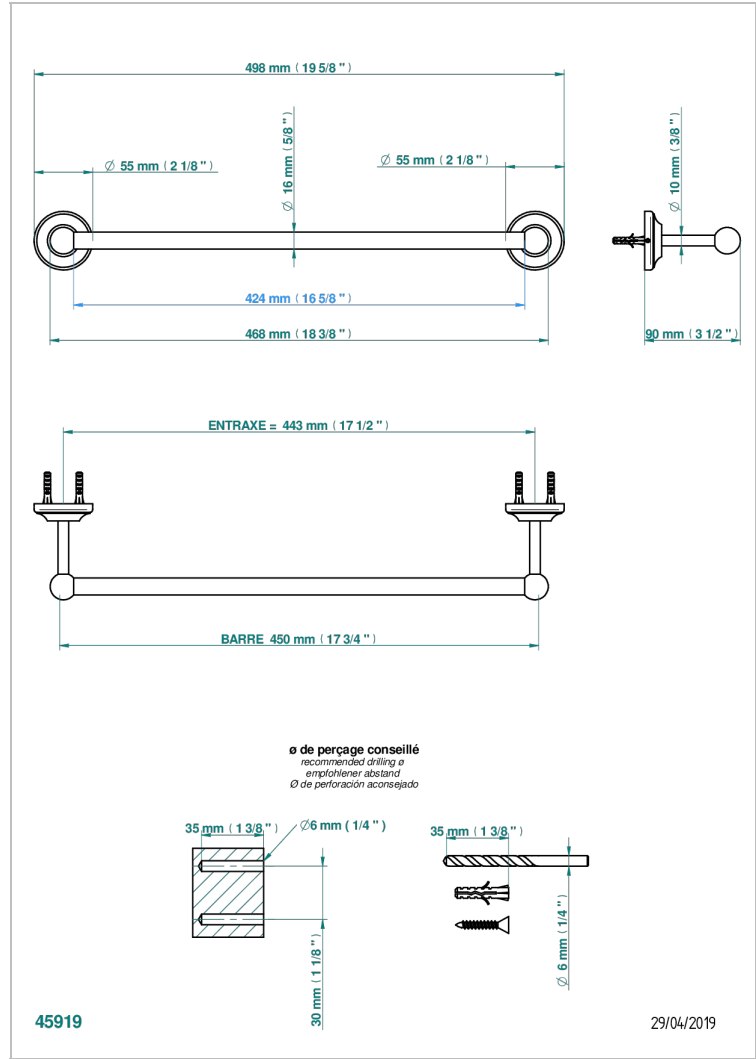

BROADWAY WITH LEVER

A04-514/45

Single towel rail, fixed rail, length: 450 mm

CHARACTERISTIC

- Broadway with Lever
- Single towel rail, fixed rail, length: 450 mm

AVAILABLE FINITIONS

Antique nickel - H28
Black ceram - D30
Blush PVD - H62
Brass color PVD - H49
Brown bronze color PVD - F33
Gold color PVD - H52