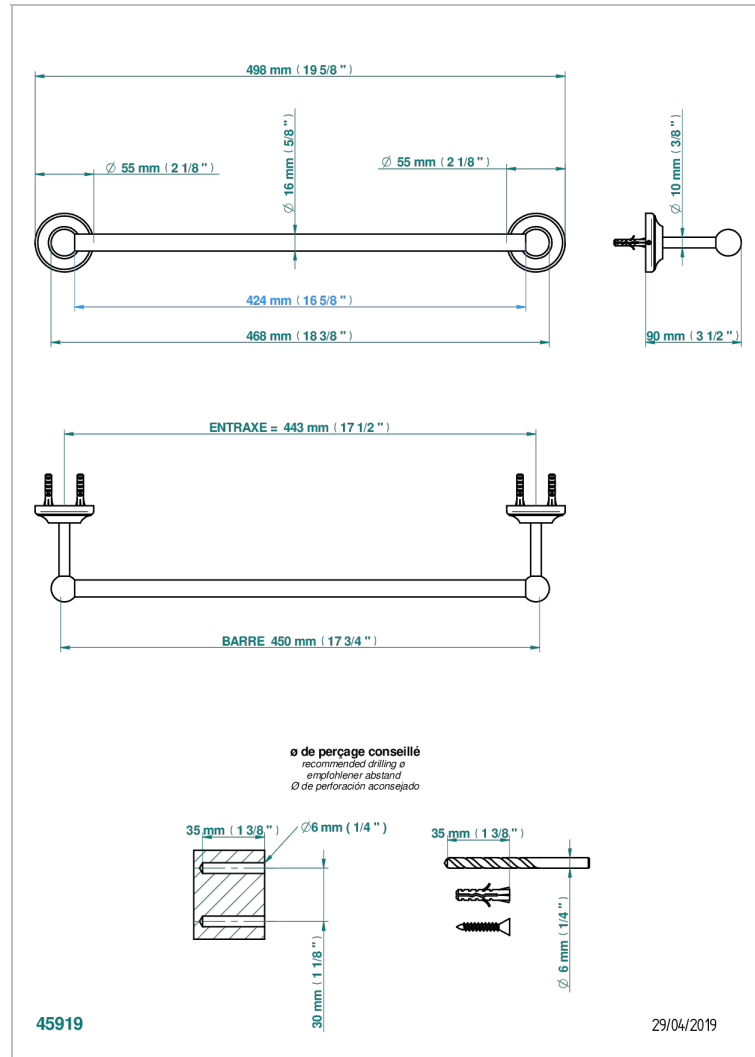

BROADWAY WITH LEVER

A04-514/45

Single towel rail, fixed rail, length: 450 mm

CHARACTERISTIC

- Broadway with Lever
- Single towel rail, fixed rail, length: 450 mm

AVAILABLE FINITIONS

Antique nickel - H28
Black ceram - D30
Blush PVD - H62
Brass color PVD - H49
Brown bronze color PVD - F33
Gold color PVD - H52