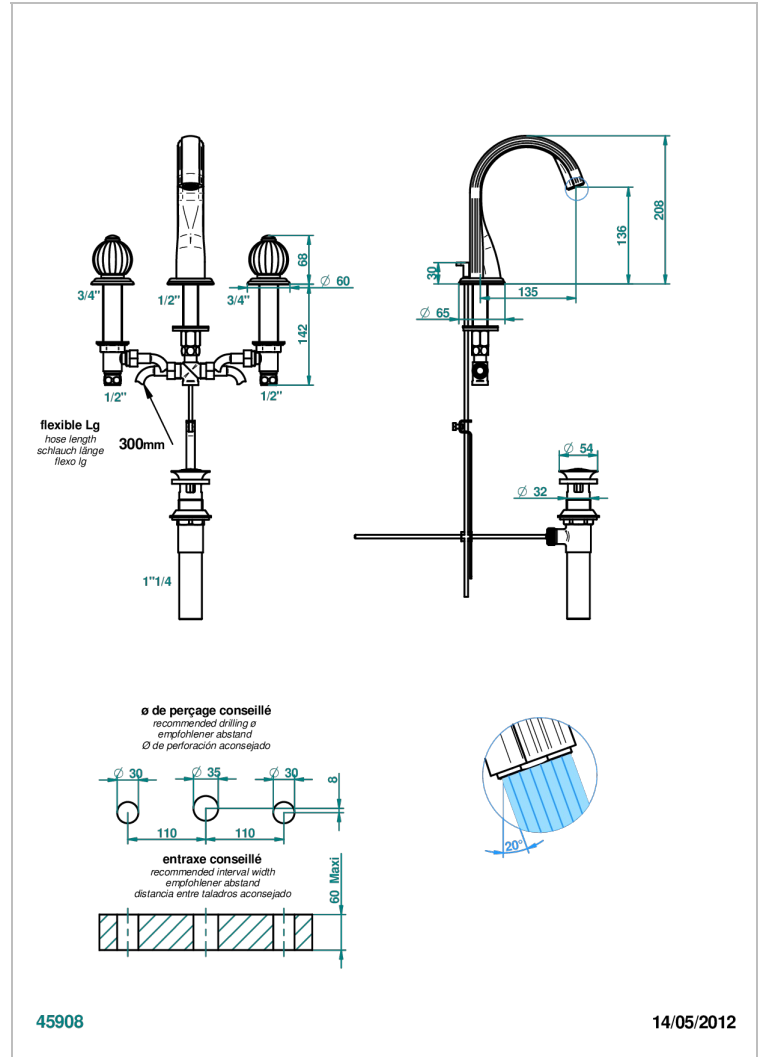

MANDARINE SATINY CRYSTAL

U1E-151M/US

Widespread lavatory set with drain for 1 1/4" + countertop

THG[®]
PARIS

CHARACTERISTIC

- Mandarin Satiny crystal
- Widespread lavatory set with drain for 1 1/4" + countertop

TECHNICAL SPECS

- Recommandé : 3 bars (max. 5 bars) - Advised : 43,5 psi (max. 72 psi)
- 5,7 l/min à 3 bars (1.5 gpm at 43.5 psi)

AVAILABLE FINITIONS

Black ceram - D30
Blush PVD - H62
Brass color PVD - H49
Brown bronze color PVD - F33
Chrome polished - A02
Chrome polished / gold polished - G02