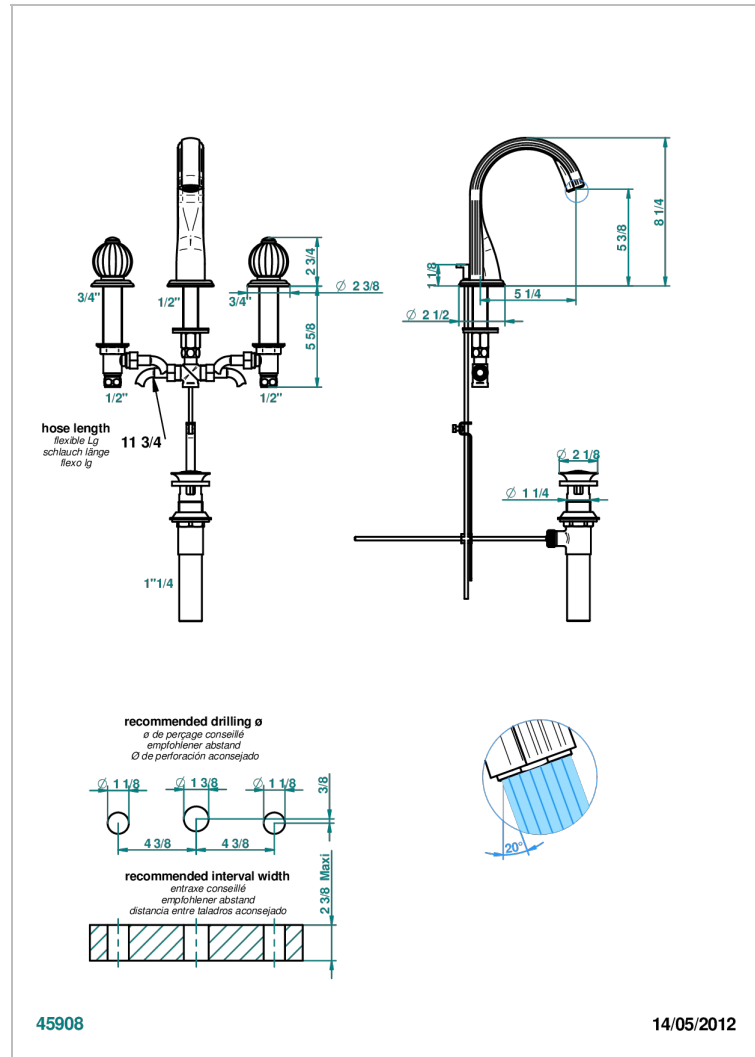

MANDARINE SATINY CRYSTAL

U1E-151M/US

Widespread lavatory set with drain for 1 1/4" + countertop

CHARACTERISTIC

- Mandarin Satiny crystal
- Widespread lavatory set with drain for 1 1/4" + countertop

TECHNICAL SPECS

- Recommandé : 3 bars (max. 5 bars) - Advised : 43,5 psi (max. 72 psi)
- 5,7 l/min à 3 bars (1.5 gpm at 43.5 psi)

AVAILABLE FINITIONS

Black ceram - D30
Blush PVD - H62
Brass color PVD - H49
Brown bronze color PVD - F33
Chrome polished - A02
Chrome polished / gold polished - G02