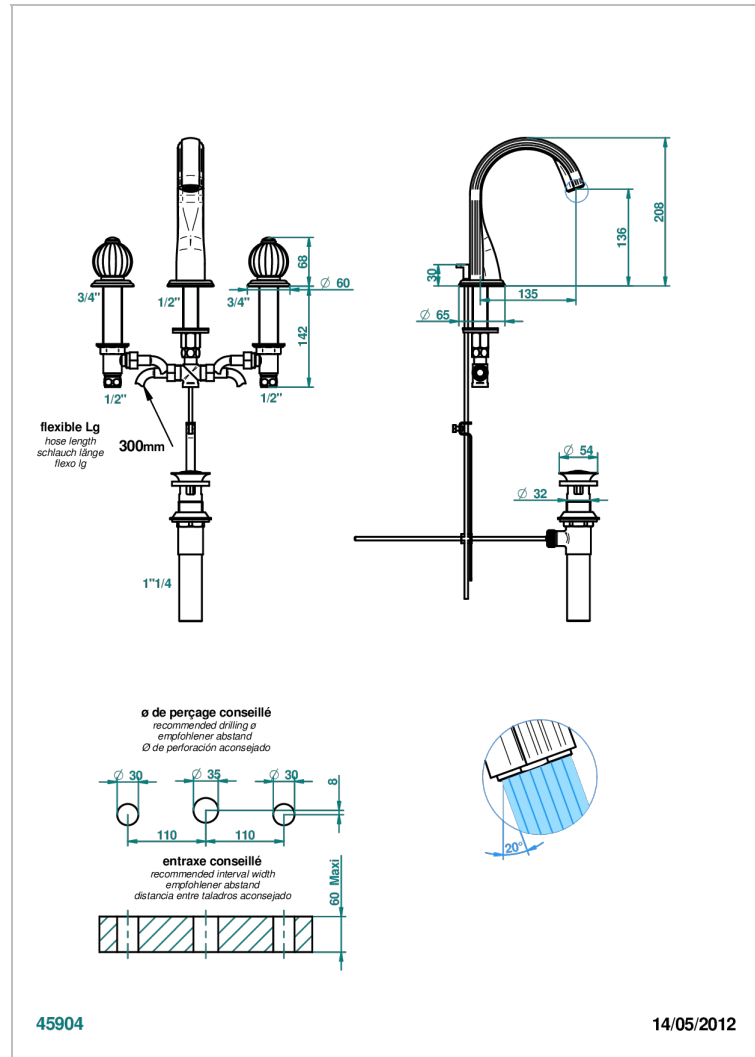

MANDARINE CLEAR CRYSTAL

U1D-151M/US

Widespread lavatory set with drain for 1 1/4" + countertop

CHARACTERISTIC

- Mandarin Clear crystal
- Widespread lavatory set with drain for 1 1/4" + countertop

TECHNICAL SPECS

- Recommandé : 3 bars (max. 5 bars) - Advised : 43,5 psi (max. 72 psi)
- 5,7 l/min à 3 bars (1.5 gpm at 43.5 psi)

AVAILABLE FINITIONS

Black ceram - D30
Blush PVD - H62
Brass color PVD - H49
Brown bronze color PVD - F33
Chrome polished - A02
Chrome polished / gold polished - G02