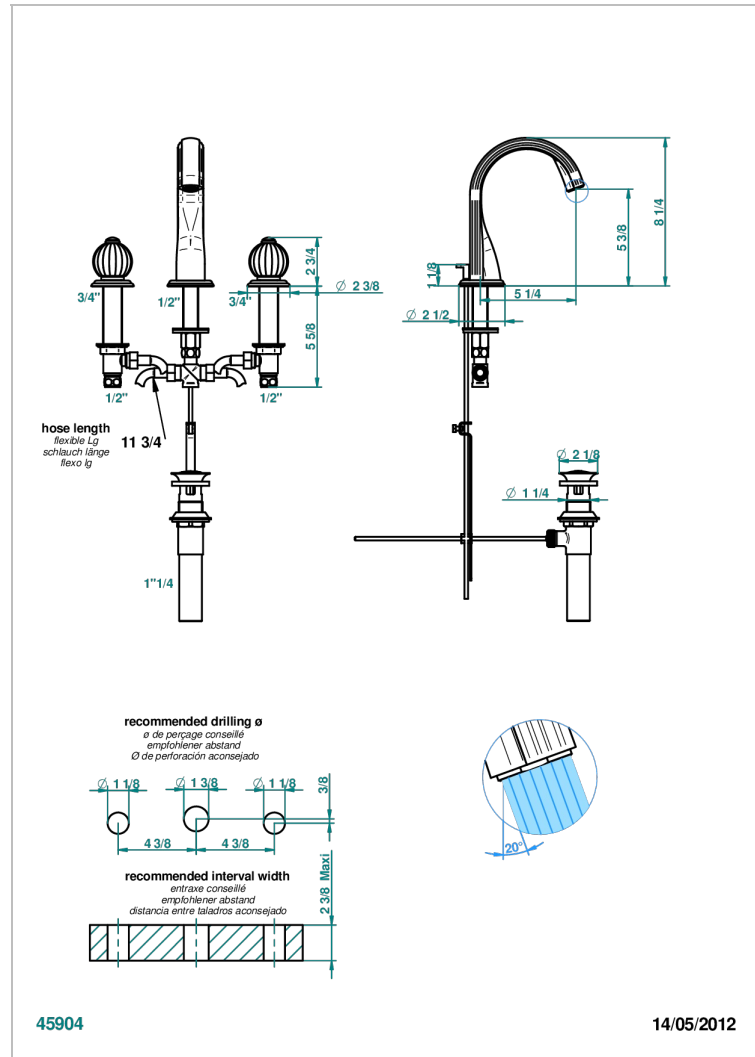

# MANDARINE CLEAR CRYSTAL

U1D-151M/US

Widespread lavatory set with drain for 1 1/4" + countertop

THG<sup>®</sup>  
PARIS

## CHARACTERISTIC

- Mandarin Clear crystal
- Widespread lavatory set with drain for 1 1/4" + countertop

## TECHNICAL SPECS

- Recommandé : 3 bars (max. 5 bars) - Advised : 43,5 psi (max. 72 psi)
- 5,7 l/min à 3 bars (1.5 gpm at 43.5 psi)