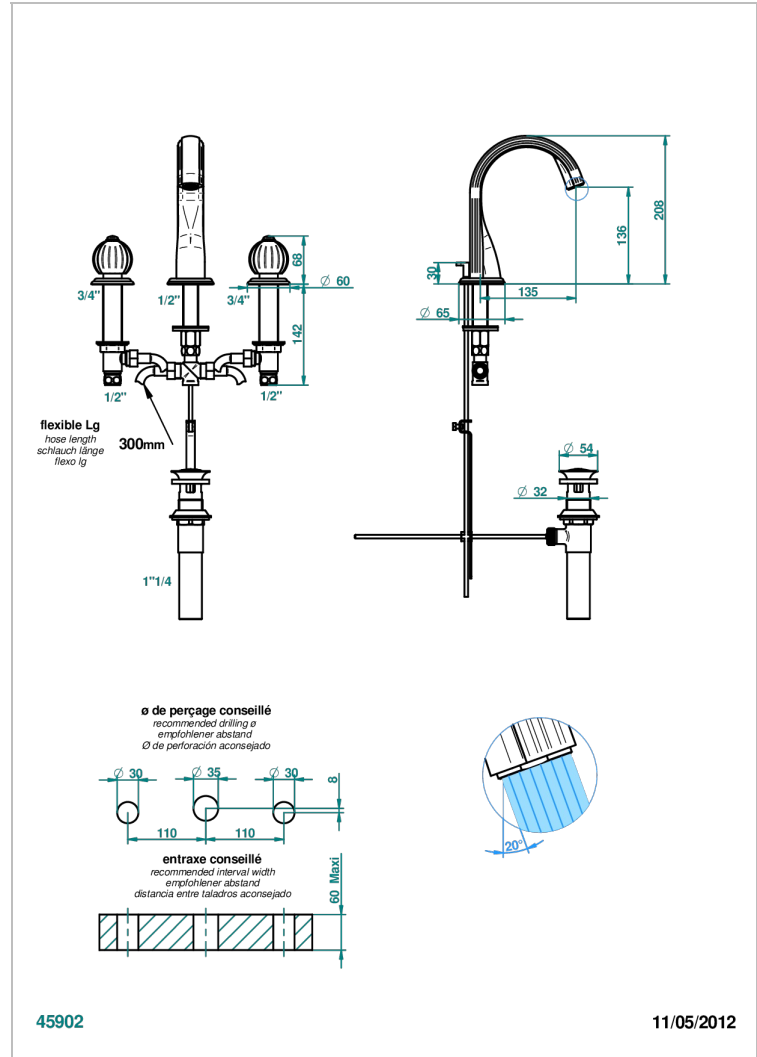

MANDARINE METAL

U1A-151M/US

Widespread lavatory set with drain for 1 1/4" + countertop

CHARACTERISTIC

- Mandarin Metal
- Widespread lavatory set with drain for 1 1/4" + countertop

TECHNICAL SPECS

- Recommandé : 3 bars (max. 5 bars) - Advised : 43,5 psi (max. 72 psi)
- 5,7 l/min à 3 bars (1.5 gpm at 43.5 psi)