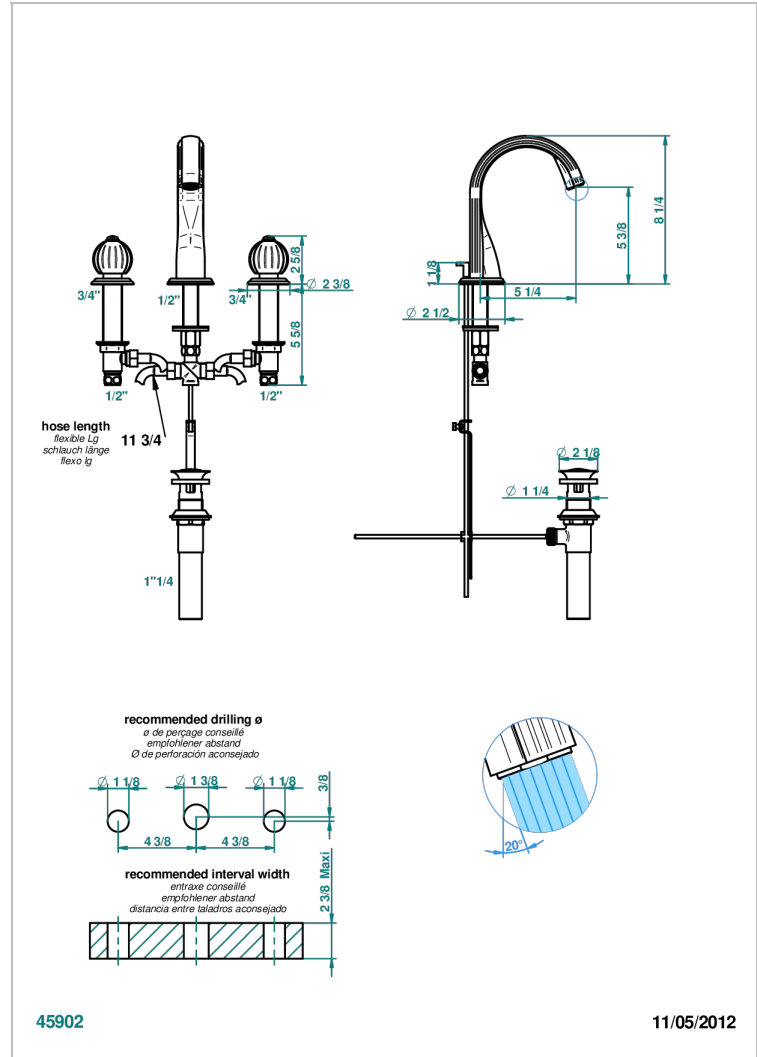

MANDARINE METAL

U1A-151M/US

Widespread lavatory set with drain for 1 1/4" + countertop

CHARACTERISTIC

- Mandarin Metal
- Widespread lavatory set with drain for 1 1/4" + countertop

TECHNICAL SPECS

- Recommandé : 3 bars (max. 5 bars) - Advised : 43,5 psi (max. 72 psi)
- 5,7 l/min à 3 bars (1.5 gpm at 43.5 psi)