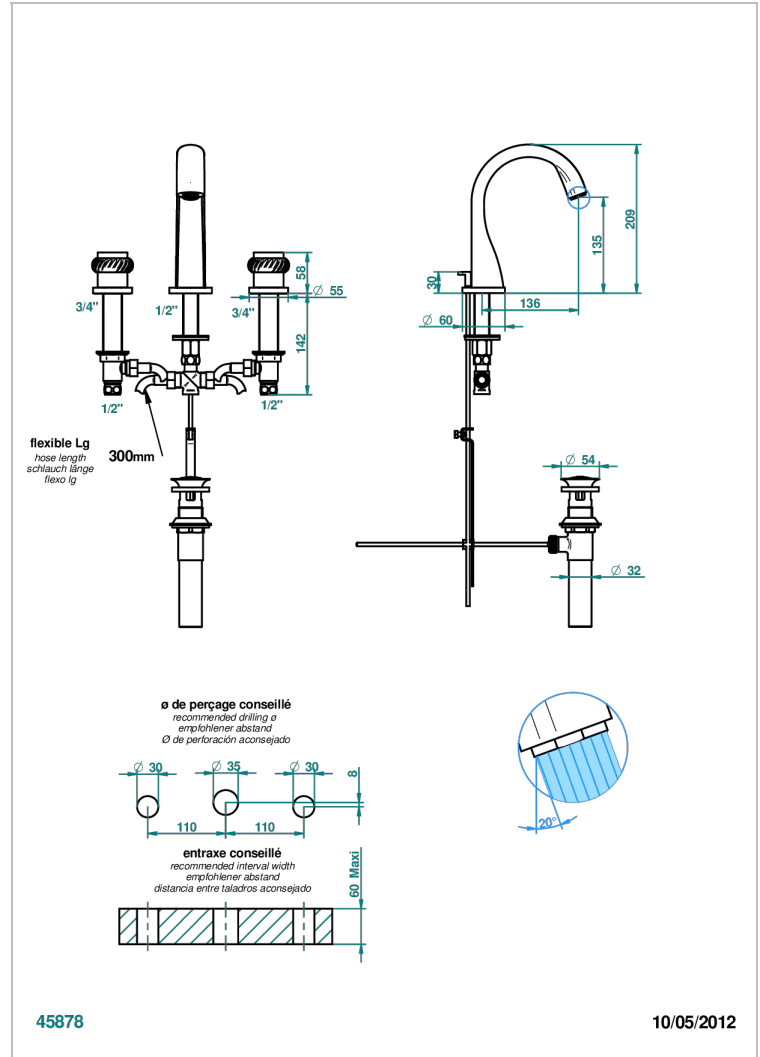

DIPLOMATE ROPED RINGS

U4C-151M/US

Widespread lavatory set with drain for 1 1/4" + countertop

CHARACTERISTIC

- Diplomate Roped rings
- Widespread lavatory set with drain for 1 1/4" + countertop

TECHNICAL SPECS

- Recommandé : 3 bars (max. 5 bars) - Advised : 43,5 psi (max. 72 psi)
- 5,7 l/min à 3 bars (1.5 gpm at 43.5 psi)

AVAILABLE FINITIONS

Black ceram - D30
Blush PVD - H62
Brass color PVD - H49
Brown bronze color PVD - F33
Chrome polished - A02
Chrome polished / gold polished - G02