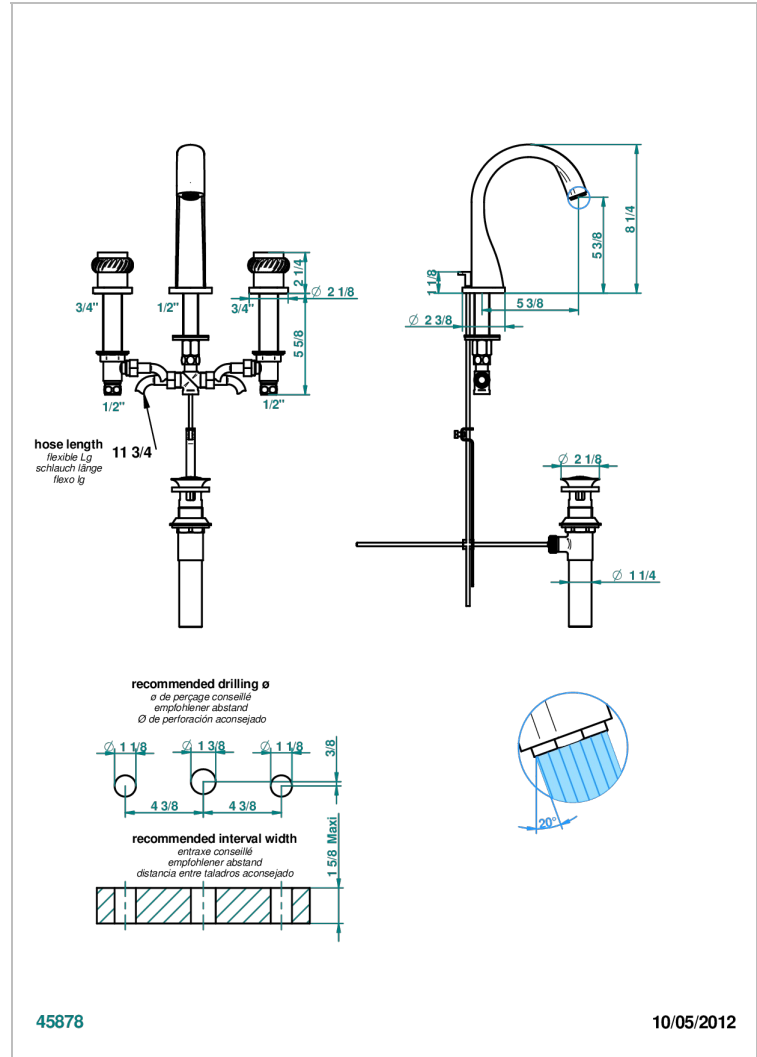

DIPLOMATE ROPED RINGS

U4C-151M/US

Widespread lavatory set with drain for 1 1/4" + countertop

CHARACTERISTIC

- Diplomate Roped rings
- Widespread lavatory set with drain for 1 1/4" + countertop

TECHNICAL SPECS

- Recommandé : 3 bars (max. 5 bars) - Advised : 43,5 psi (max. 72 psi)
- 5,7 l/min à 3 bars (1.5 gpm at 43.5 psi)

AVAILABLE FINITIONS

Black ceram - D30
Blush PVD - H62
Brass color PVD - H49
Brown bronze color PVD - F33
Chrome polished - A02
Chrome polished / gold polished - G02