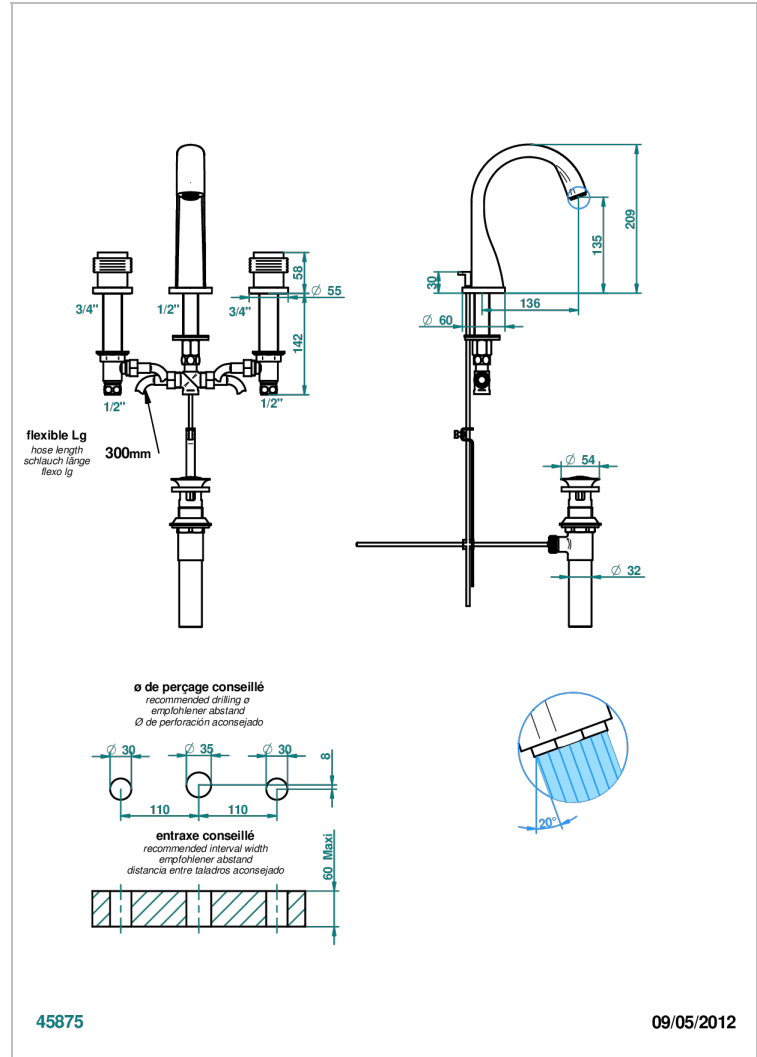

# DIPLOMATE GROOVED RINGS

U4B-151M/US

Widespread lavatory set with drain for 1 1/4" + countertop

## CHARACTERISTIC

- Diplomate Grooved rings
- Widespread lavatory set with drain for 1 1/4" + countertop

## TECHNICAL SPECS

- Recommandé : 3 bars (max. 5 bars) - Advised : 43,5 psi (max. 72 psi)
- 5,7 l/min à 3 bars (1.5 gpm at 43.5 psi)