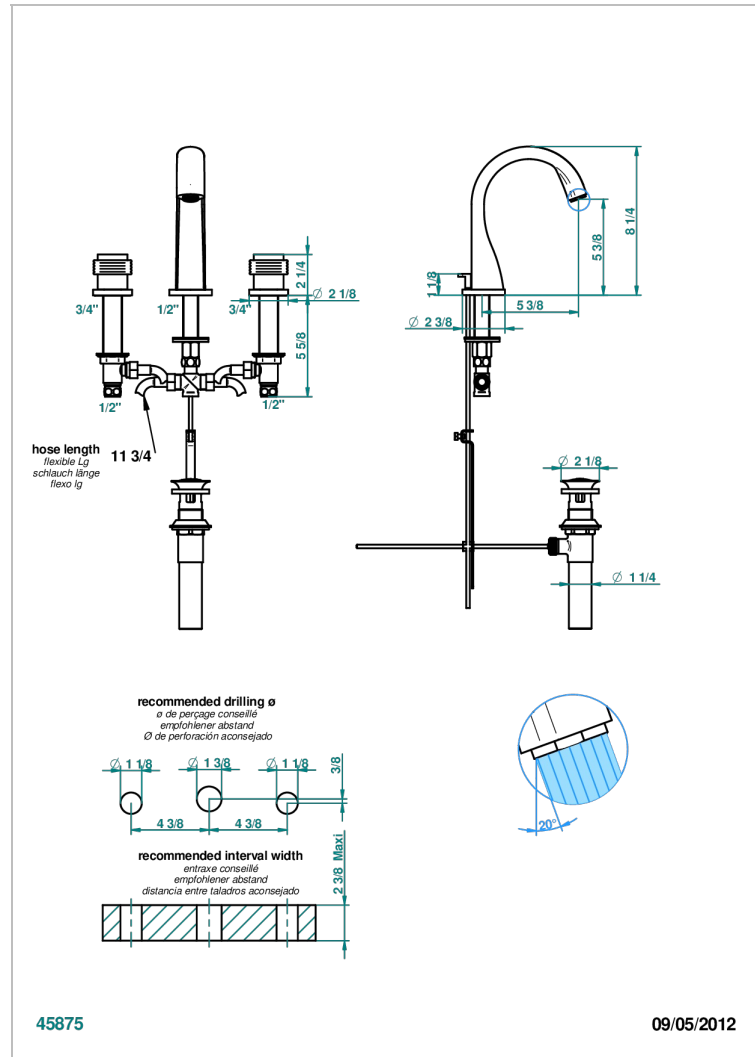

# DIPLOMATE GROOVED RINGS

U4B-151M/US

Widespread lavatory set with drain for 1 1/4" + countertop

## CHARACTERISTIC

- Diplomat Grooved rings
- Widespread lavatory set with drain for 1 1/4" + countertop

## TECHNICAL SPECS

- Recommandé : 3 bars (max. 5 bars) - Advised : 43,5 psi (max. 72 psi)
- 5,7 l/min à 3 bars (1.5 gpm at 43.5 psi)