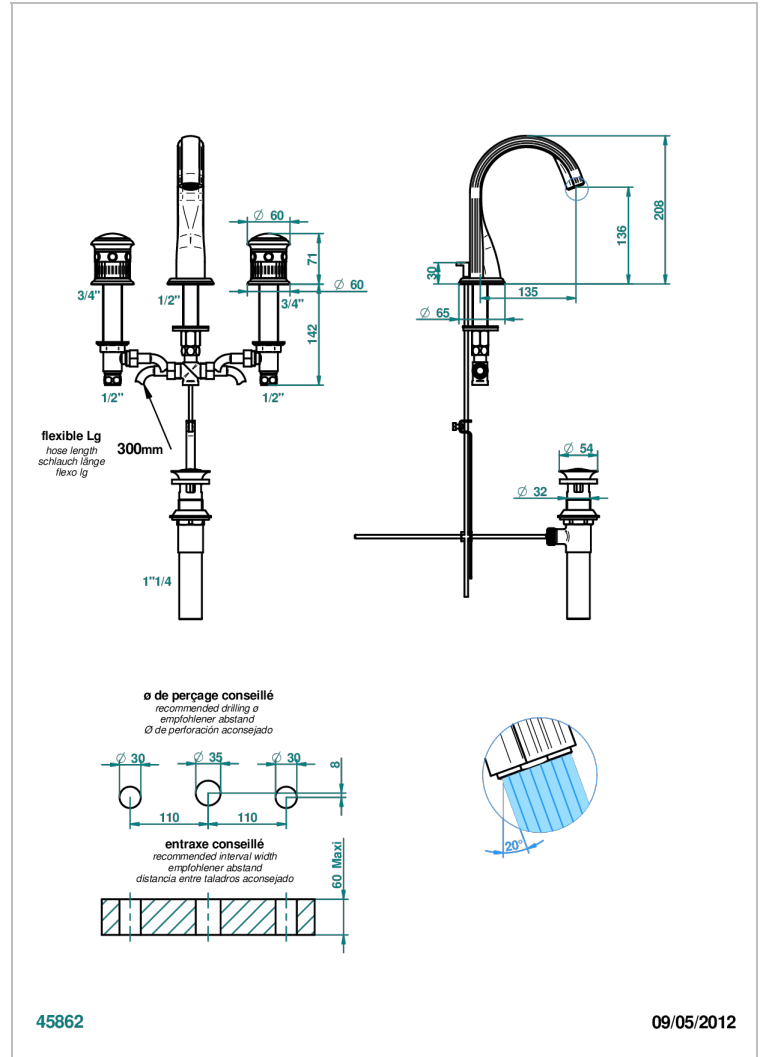

TROCADERO LAPIS LAZULI

U7B-151M/US

Widespread lavatory set with drain for 1 1/4" + countertop

CHARACTERISTIC

- Trocadero Lapis Lazuli
- Widespread lavatory set with drain for 1 1/4" + countertop

TECHNICAL SPECS

- Recommandé : 3 bars (max. 5 bars) - Advised : 43,5 psi (max. 72 psi)
- 5,7 l/min à 3 bars (1.5 gpm at 43.5 psi)

AVAILABLE FINITIONS

Black ceram - D30
Blush PVD - H62
Brass color PVD - H49
Brown bronze color PVD - F33
Chrome polished - A02
Chrome polished / gold polished - G02

Matt nickel color PVD - H56
Nickel antique / Sovereign - H28
Nickel color PVD - H55
Nickel polished - B01
Soft gold - F30
Soft matt gold - F31

Umber PVD - H66