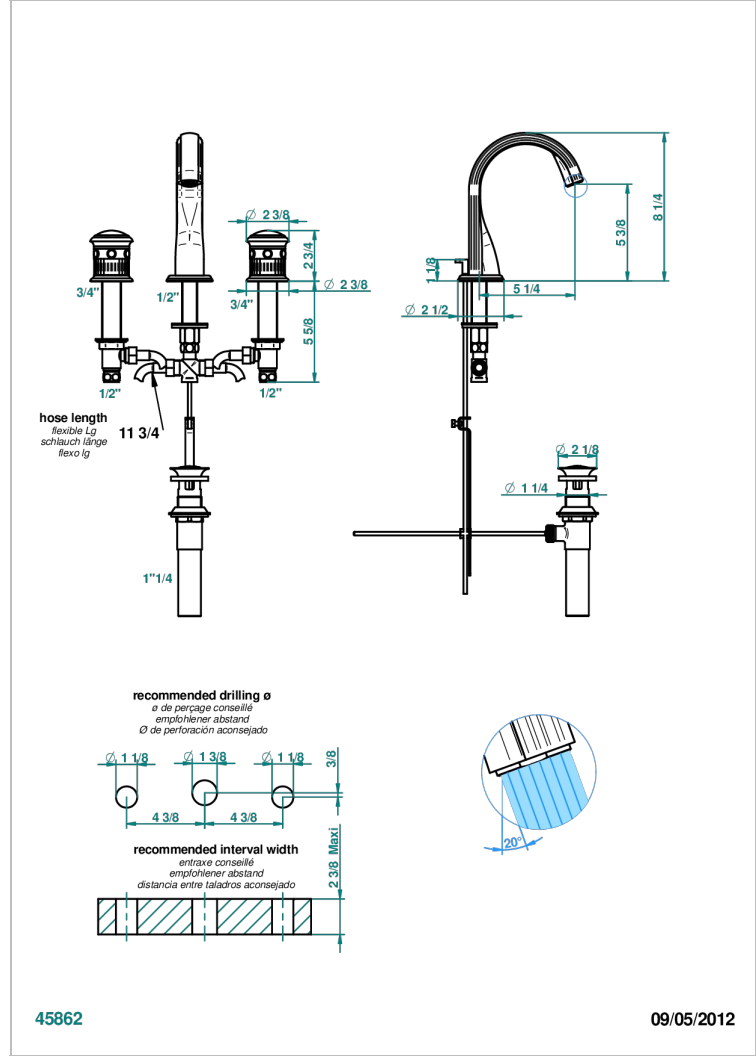

TROCADERO LAPIS LAZULI

U7B-151M/US

Widespread lavatory set with drain for 1 1/4" + countertop

THG[®]
PARIS

CHARACTERISTIC

- Trocadero Lapis Lazuli
- Widespread lavatory set with drain for 1 1/4" + countertop

TECHNICAL SPECS

- Recommandé : 3 bars (max. 5 bars) - Advised : 43,5 psi (max. 72 psi)
- 5,7 l/min à 3 bars (1.5 gpm at 43.5 psi)

AVAILABLE FINITIONS

Black ceram - D30
Blush PVD - H62
Brass color PVD - H49
Brown bronze color PVD - F33
Chrome polished - A02
Chrome polished / gold polished - G02

Matt nickel color PVD - H56
Nickel antique / Sovereign - H28
Nickel color PVD - H55
Nickel polished - B01
Soft gold - F30
Soft matt gold - F31

Umber PVD - H66