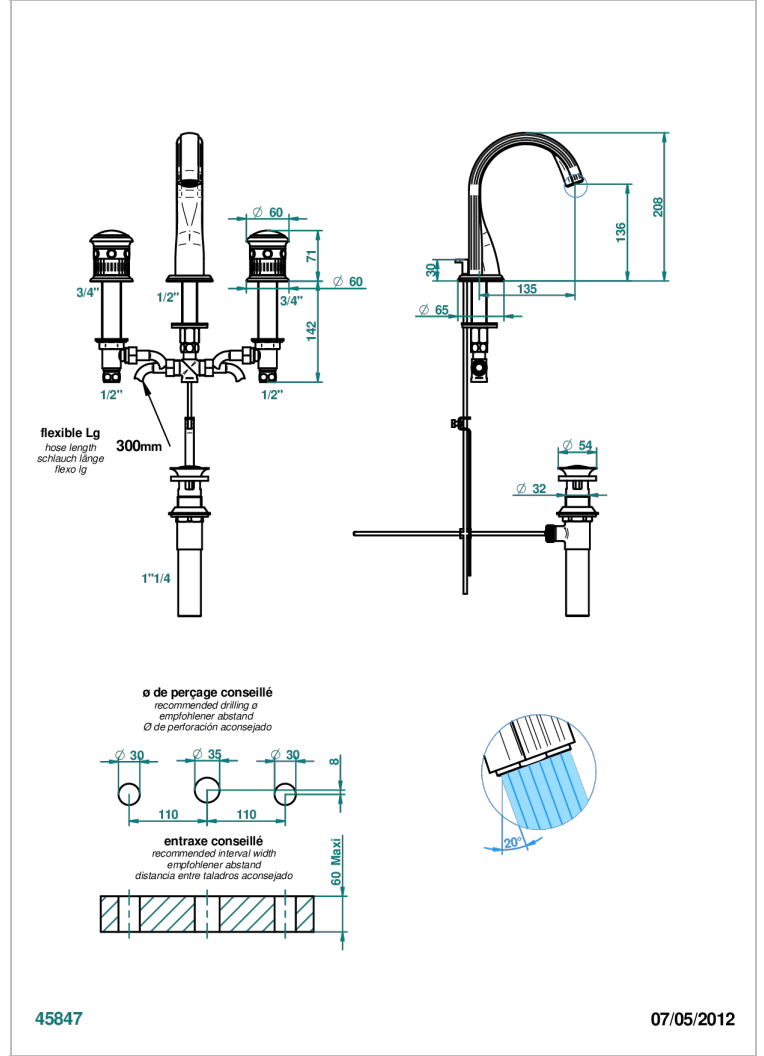

TROCADERO MALACHITE

U7A-151M/US

Widespread lavatory set with drain for 1 1/4" + countertop

CHARACTERISTIC

- Trocadero Malachite
- Widespread lavatory set with drain for 1 1/4" + countertop

TECHNICAL SPECS

- Recommandé : 3 bars (max. 5 bars) - Advised : 43,5 psi (max. 72 psi)
- 5,7 l/min à 3 bars (1.5 gpm at 43.5 psi)

Umber PVD - H66