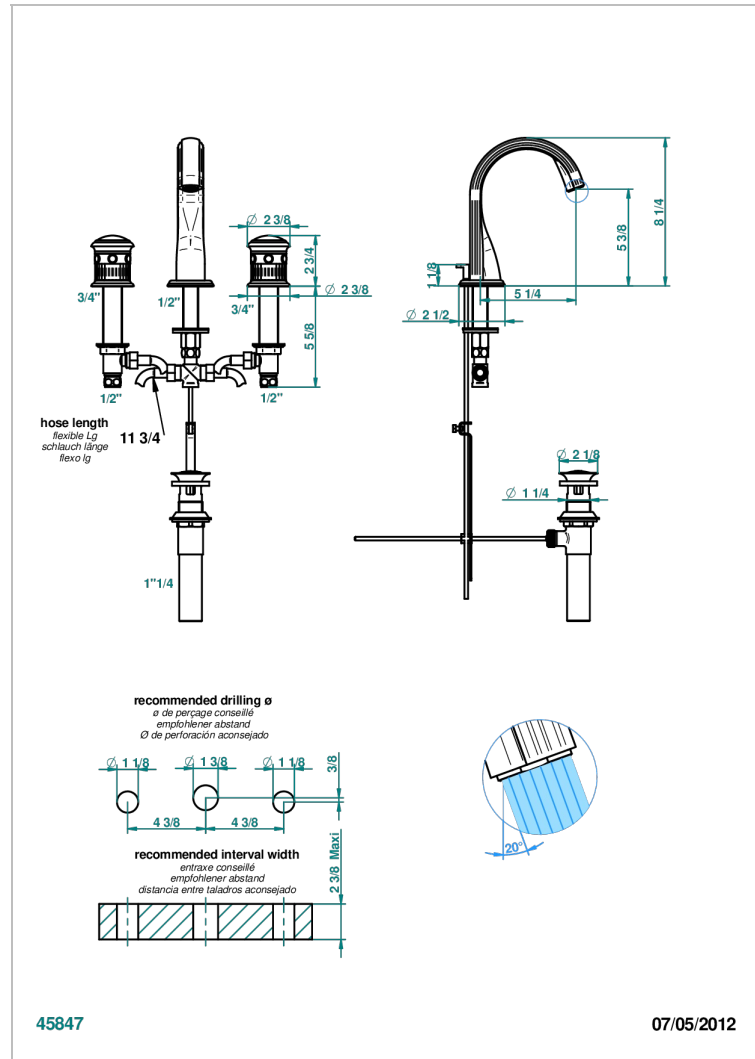

TROCADERO MALACHITE

U7A-151M/US

Widespread lavatory set with drain for 1 1/4" + countertop

CHARACTERISTIC

- Trocadero Malachite
- Widespread lavatory set with drain for 1 1/4" + countertop

TECHNICAL SPECS

- Recommandé : 3 bars (max. 5 bars) - Advised : 43,5 psi (max. 72 psi)
- 5,7 l/min à 3 bars (1.5 gpm at 43.5 psi)

Umber PVD - H66