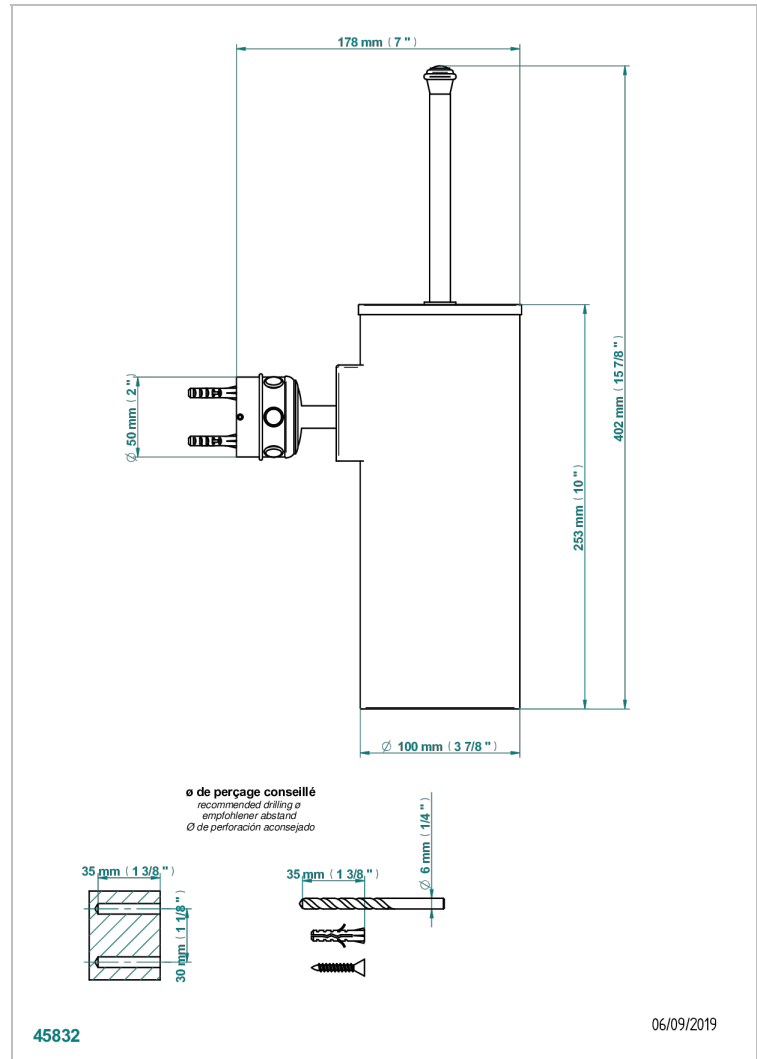

SULLY WHITE ONYX

U1S-4720C

Wall mounted WC brush with cover and metal holder

CHARACTERISTIC

- Sully white onyx
- Wall mounted WC brush with cover and metal holder

AVAILABLE FINITIONS

Antique nickel - H28
Black ceram - D30
Blush PVD - H62
Brass color PVD - H49
Brown bronze color PVD - F33
Gold color PVD - H52