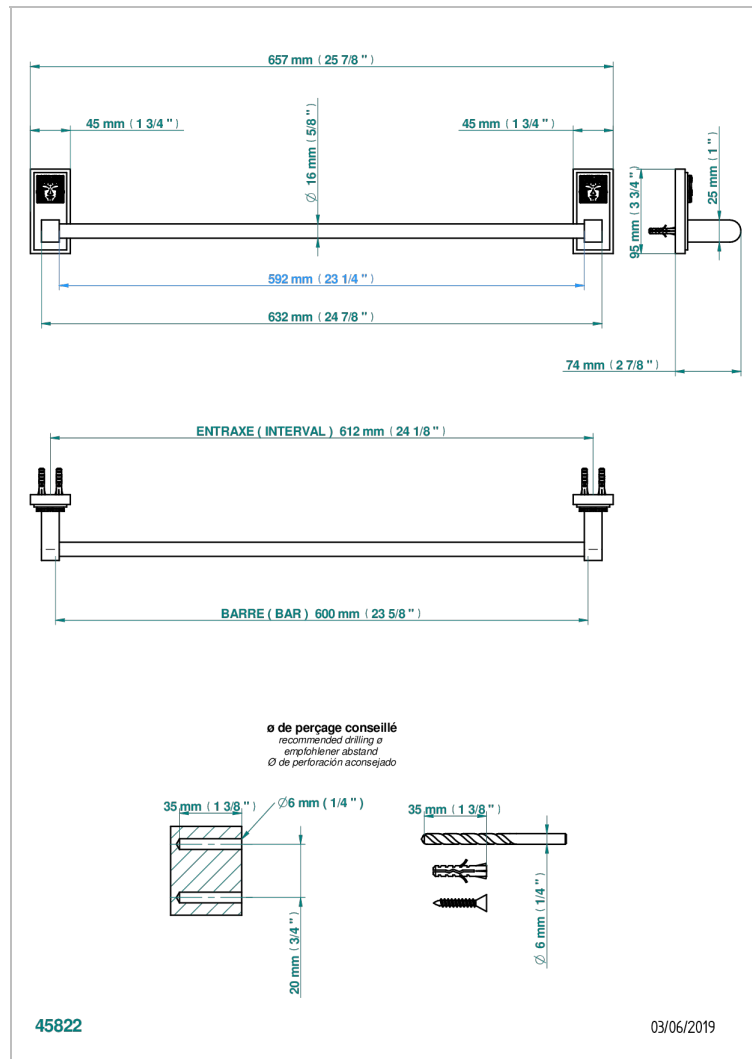

MASQUE DE FEMME SMOOTH METAL

A2U-514/60

Single towel rail, fixed rail, length: 600 mm

CHARACTERISTIC

- Masque de Femme Smooth metal
- Single towel rail, fixed rail, length: 600 mm

AVAILABLE FINITIONS

Antique nickel - H28
Black ceram - D30
Blush PVD - H62
Brass color PVD - H49
Brown bronze color PVD - F33
Gold color PVD - H52