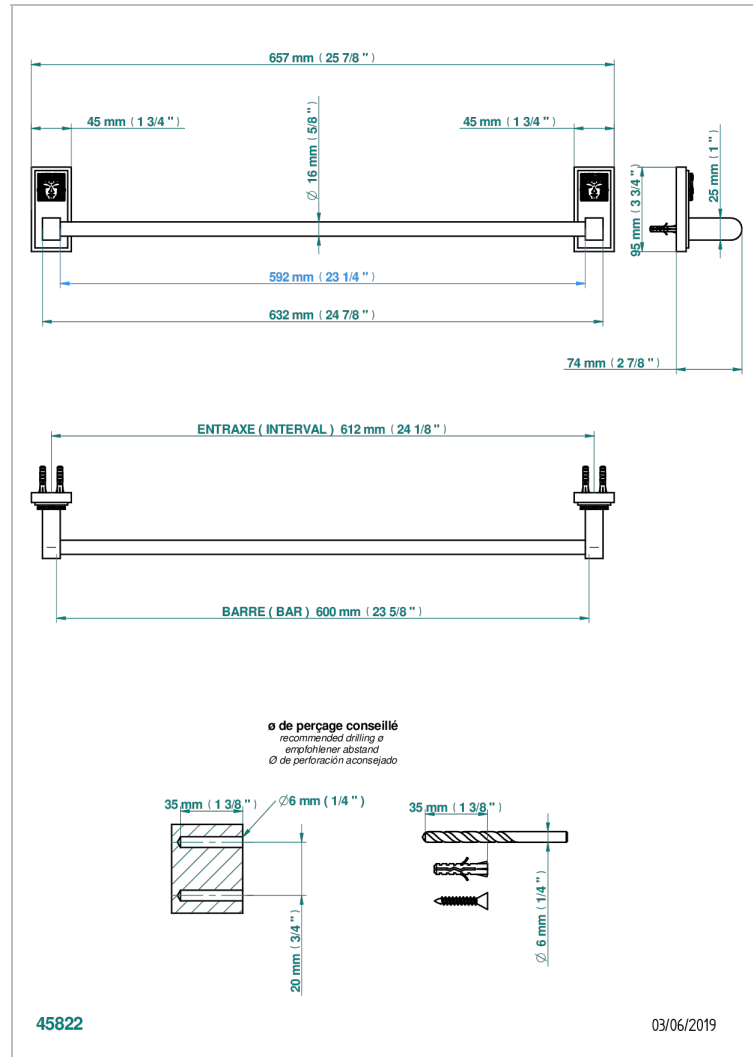

MASQUE DE FEMME SMOOTH METAL

A2U-514/60

Single towel rail, fixed rail, length: 600 mm

THG[®]
PARIS

CHARACTERISTIC

- Masque de Femme Smooth metal
- Single towel rail, fixed rail, length: 600 mm

AVAILABLE FINITIONS