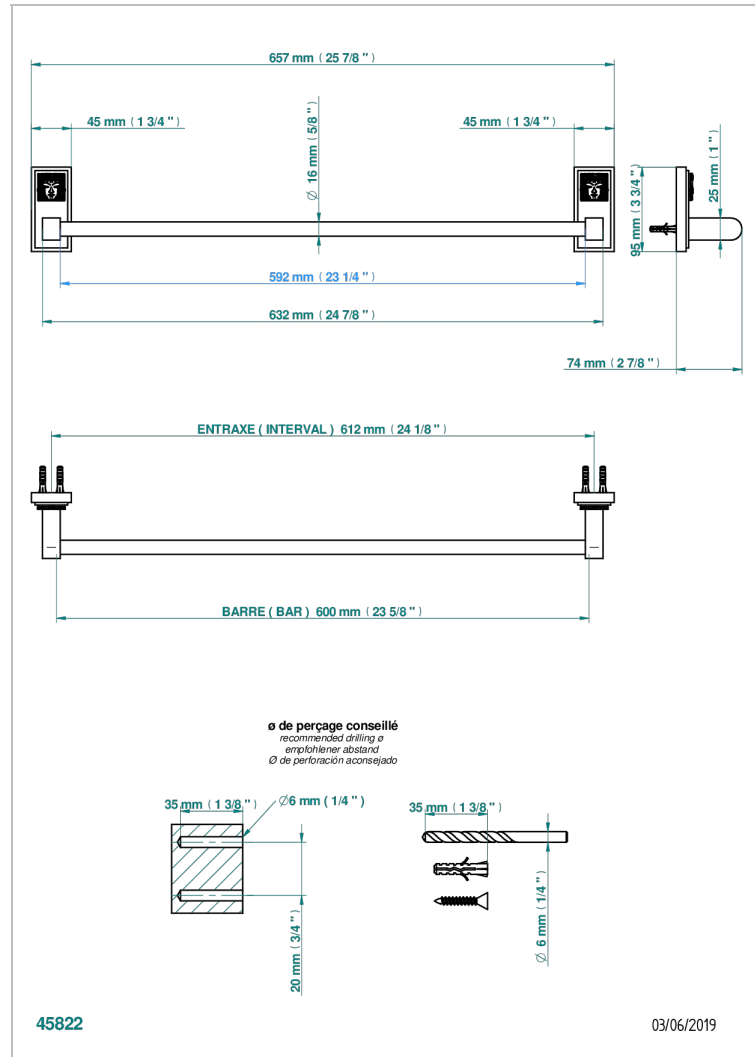

# MASQUE DE FEMME ENGRAVED METAL

A2T-514/60

Single towel rail, fixed rail, length: 600 mm

## CHARACTERISTIC

- Masque de Femme Engraved Metal
- Single towel rail, fixed rail, length: 600 mm