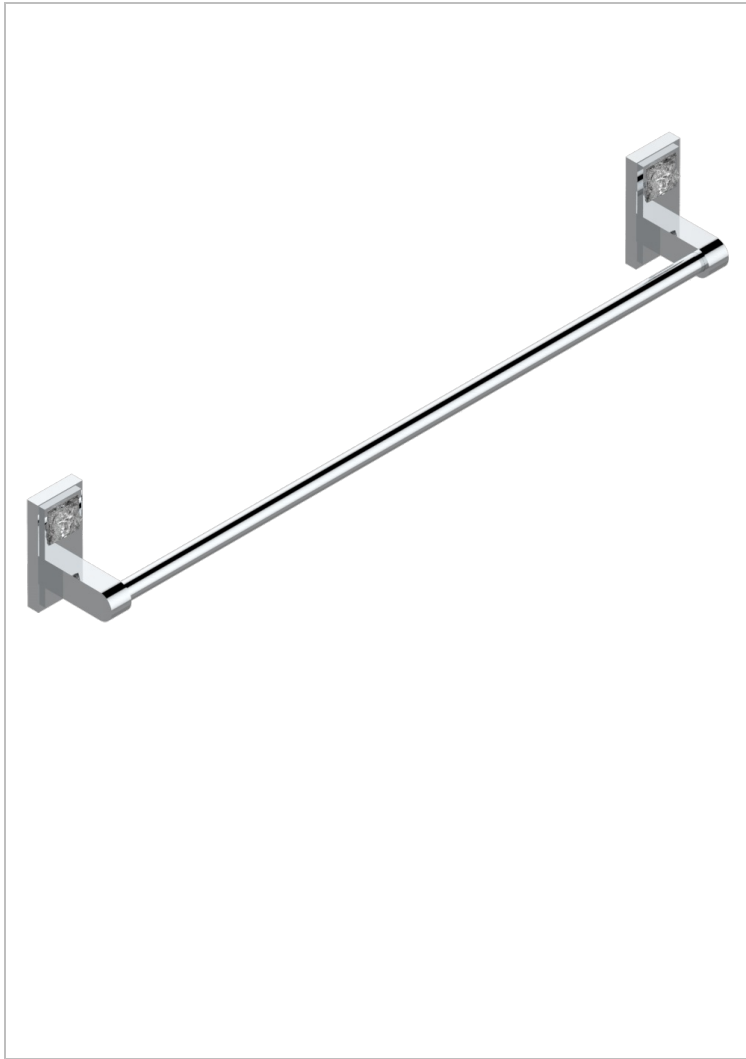

MASQUE DE FEMME ENGRAVED METAL

A2T-514/60

Single towel rail, fixed rail, length: 600 mm

CHARACTERISTIC

- Masque de Femme Engraved Metal
- Single towel rail, fixed rail, length: 600 mm

AVAILABLE FINITIONS

Antique nickel - H28
Black ceram - D30
Blush PVD - H62
Brass color PVD - H49
Brown bronze color PVD - F33
Gold color PVD - H52

Graphite PVD - H64
Matt Umber PVD - H67
Matt blush PVD - H60
Matt brass color PVD - H50
Matt brown bronze color PVD - F34
Matt chrome - C02

Matt gold - F07
Matt gold color PVD - H53
Matt graphite PVD - H65
Matt nickel (color finish) - C01
Matt nickel color PVD - H56
Nickel color PVD - H55