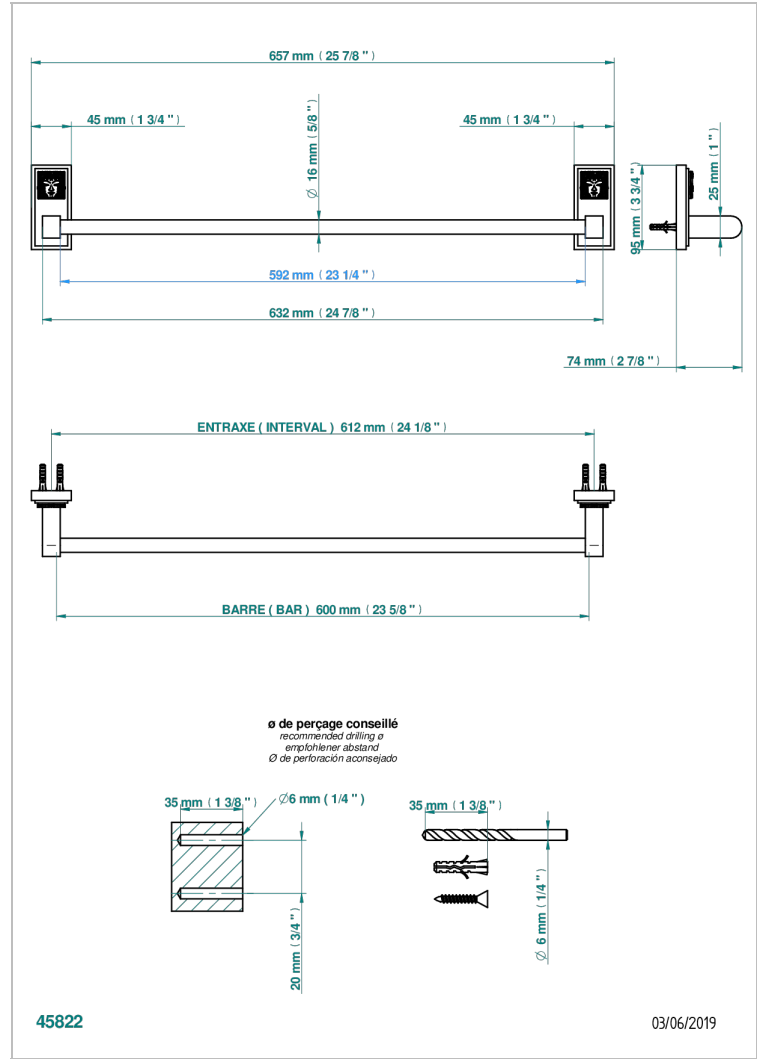

MASQUE DE FEMME ENGRAVED METAL

A2T-514/60

Single towel rail, fixed rail, length: 600 mm

CHARACTERISTIC

- Masque de Femme Engraved Metal
- Single towel rail, fixed rail, length: 600 mm

AVAILABLE FINITIONS

Antique nickel - H28
Black ceram - D30
Blush PVD - H62
Brass color PVD - H49
Brown bronze color PVD - F33
Gold color PVD - H52