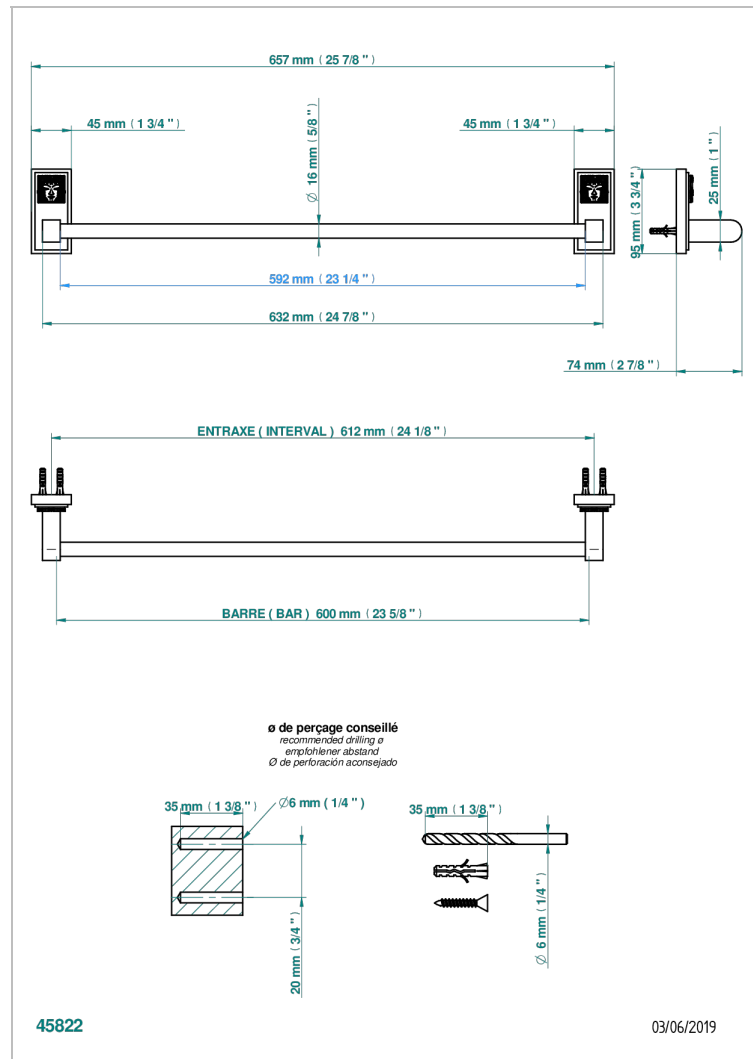

# MASQUE DE FEMME SOLAIRE

A2S-514/60

Single towel rail, fixed rail, length: 600 mm

THG<sup>®</sup>  
PARIS

## CHARACTERISTIC

- Masque de Femme Solaire
- Single towel rail, fixed rail, length: 600 mm