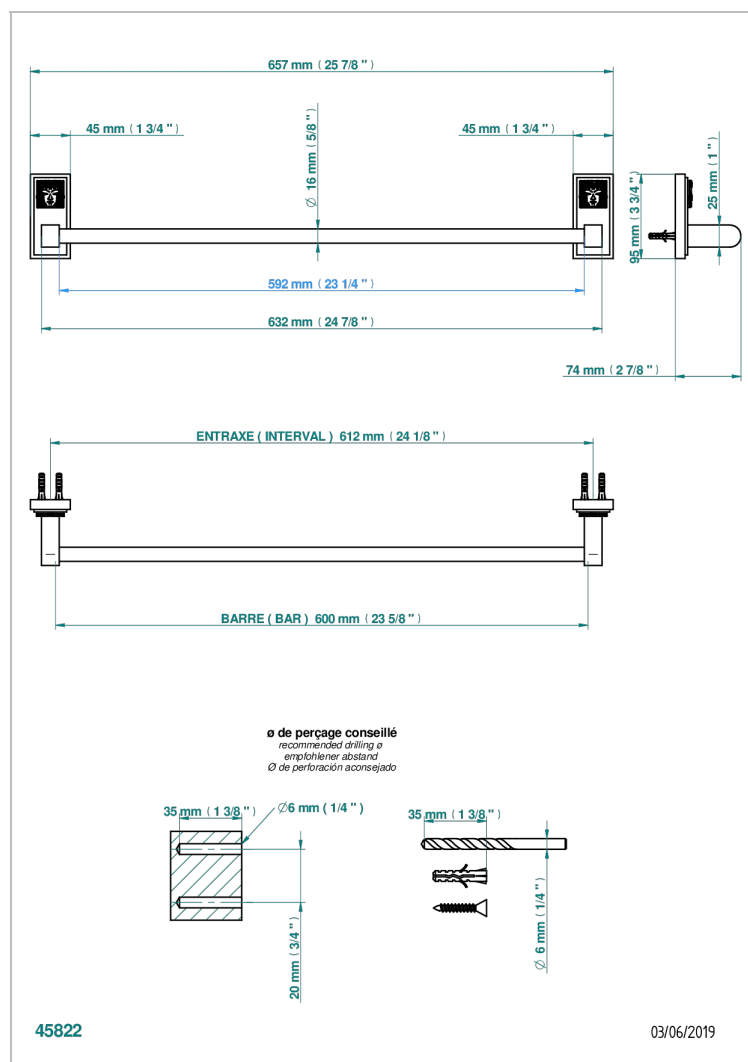

MASQUE DE FEMME SOLAIRE

A2S-514/60

Single towel rail, fixed rail, length: 600 mm

THG[®]
PARIS

CHARACTERISTIC

- Masque de Femme Solaire
- Single towel rail, fixed rail, length: 600 mm

AVAILABLE FINITIONS

Black ceram - D30
Matt chrome - C02
Matt gold - F07
Matt nickel (color finish) - C01
Polished chrome (color finish) - A02
Polished chrome / Polished gold (color finish) - G02